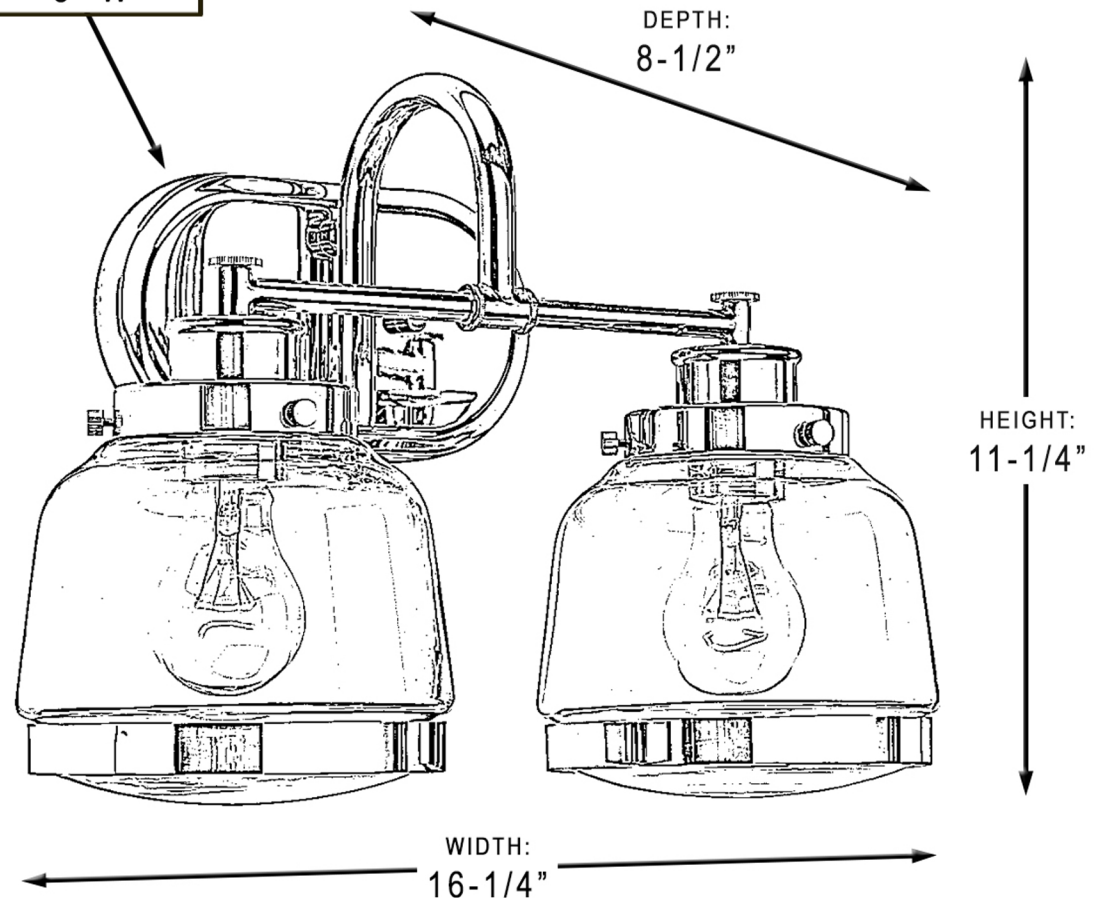

urban ambiance

UHP2537

INTERIOR BATHROOM FIXTURE

BACKPLATE:
4-3/8" H
X
8" W

Collection	Nottingham
Finish	Olde Bronze
Shade	Clear
Bulb Type	A19 Medium Base
Bulb Wattage	75 W
Number of Bulbs	2
Bulbs Included	No
Certification	cULus
Rated For	Damp Locations
Weight	4.71 LBS
Chain Length	N/A
Extension Rods	0
Material Construction	Steel