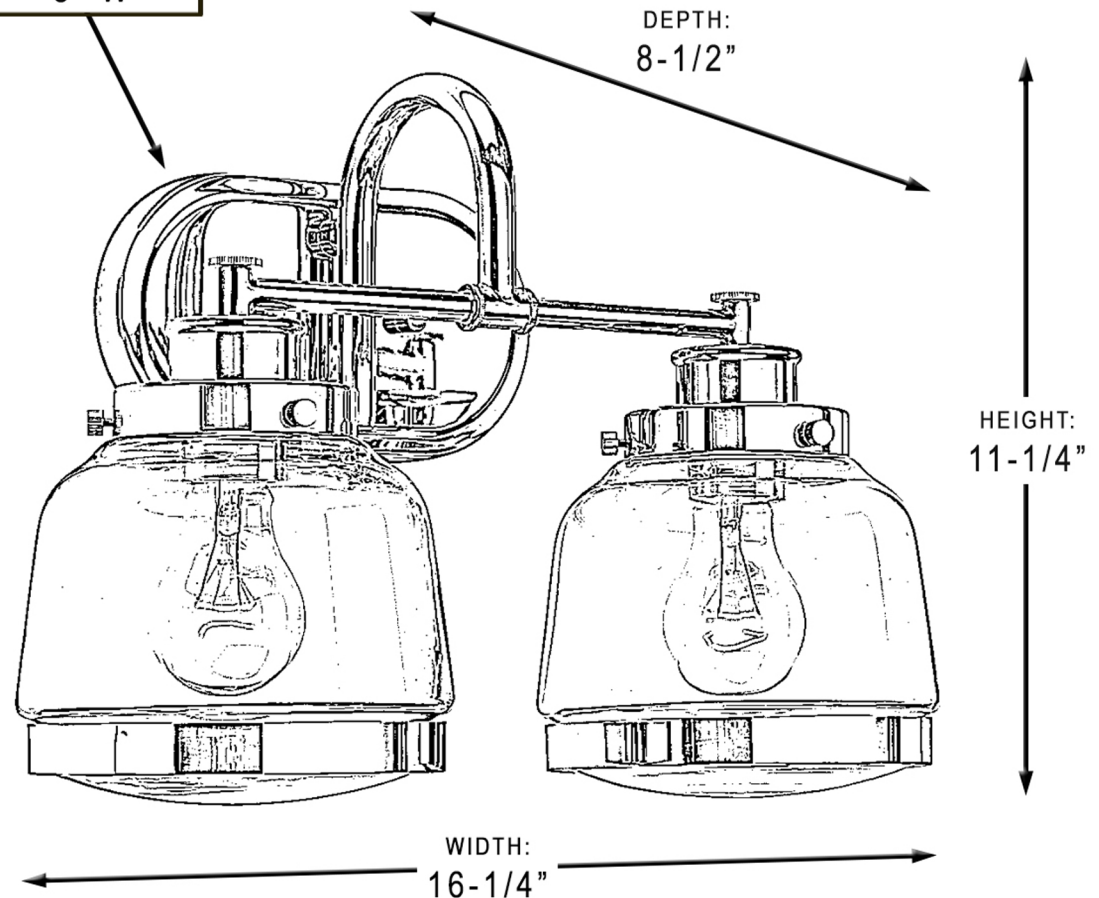

urban ambiance

UHP2536

INTERIOR BATHROOM FIXTURE

BACKPLATE:
4-3/8" H
X
8" W

Collection	Nottingham
Finish	Polished Nickel
Shade	Clear
Bulb Type	A19 Medium Base
Bulb Wattage	75 W
Number of Bulbs	2
Bulbs Included	No
Certification	cULus
Rated For	Damp Locations
Weight	4.71 LBS
Chain Length	N/A
Extension Rods	0
Material Construction	Steel