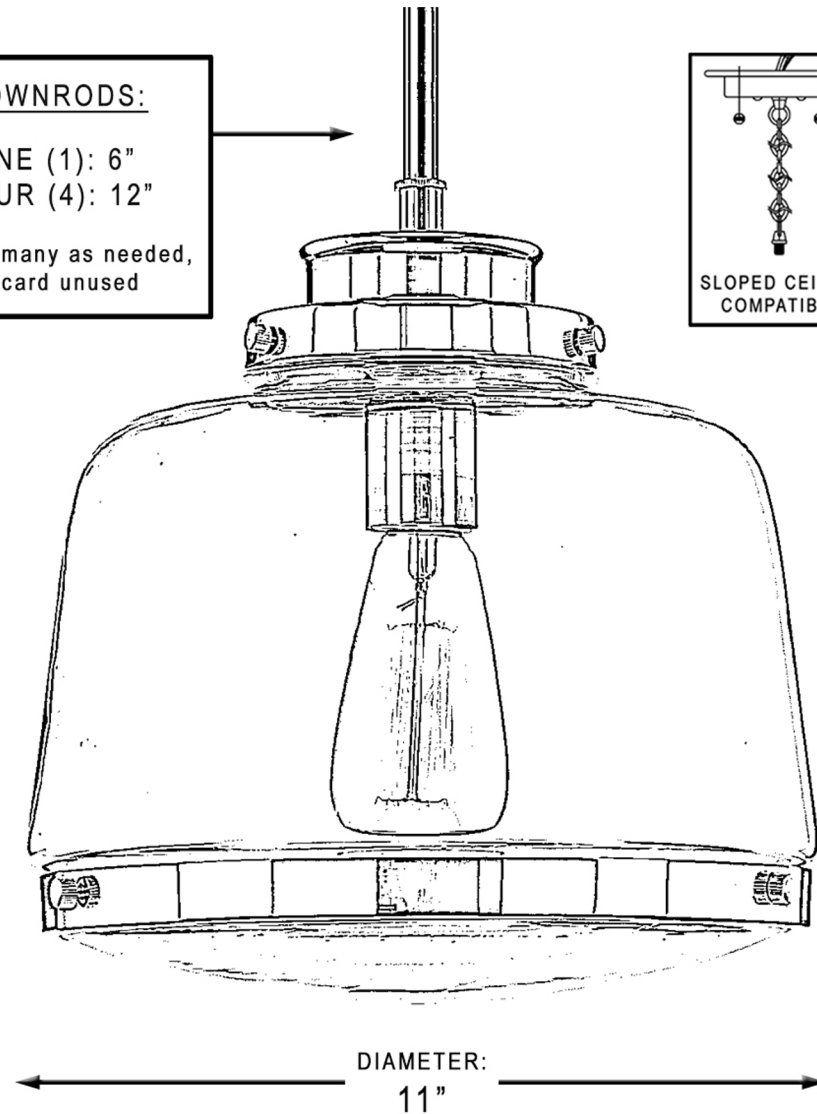

### INTERIOR PENDANT LIGHT

**DOWNRODS:**  
ONE (1): 6"  
FOUR (4): 12"  
Use as many as needed,  
discard unused

<b>Collection</b>	Nottingham
<b>Finish</b>	Olde Bronze
<b>Shade</b>	Clear
<b>Bulb Type</b>	A19 Medium Base
<b>Bulb Wattage</b>	75 W
<b>Number of Bulbs</b>	1
<b>Bulbs Included</b>	No
<b>Certification</b>	cULus
<b>Rated For</b>	Dry Locations
<b>Weight</b>	5.59 LBS
<b>Chain Length</b>	8 in
<b>Extension Rods</b>	0
<b>Material Construction</b>	Steel