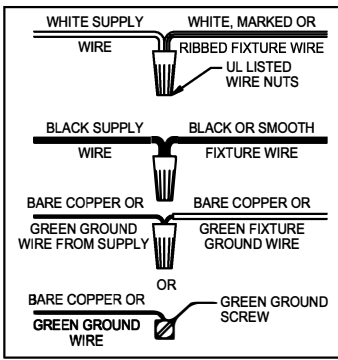

WARNING - If any Special Control Devices are used with this Fixture, Follow the Instructions Carefully to assure full compliance with N.E.C. requirements. If there are any questions, contact a Qualified Electrical Contractor.

CANOPY MOUNTING & WIRE CONNECTION ASSEMBLY STEPS:

Attach (N), (P) to achieve overall desired length.
 Joignez (N), (P) pour obtenir la longueur voulue.
 Una (N), (P) para lograr la longitud deseada.

1. D,E → A
2. B,A → C
3. F → P,N,M
4. N → Q
5. M → N
6. L → M,K
7. F → L,K,H
8. F → G
9. H,J → D

FIXTURE ASSEMBLY STEPS:

1. T → S
2. V → U,W

B, C, G & T
 (NOT FURNISHED)
 (NON FOURNIE)
 (NO INCLUIDA)