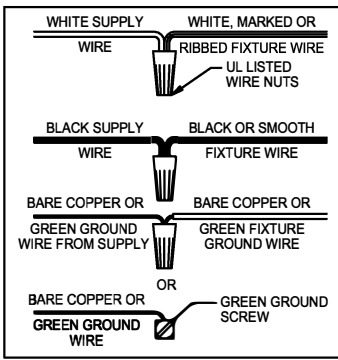

WARNING - If any Special Control Devices are used with this Fixture, Follow the Instructions Carefully to assure full compliance with N.E.C. requirements. If there are any questions, contact a Qualified Electrical Contractor.

CANOPY MOUNTING & WIRE CONNECTION ASSEMBLY STEPS:

Attach (N), (P) to achieve overall desired length.
 Joignez (N), (P) pour obtenir la longueur voulue.
 Una (N), (P) para lograr la longitud deseada.

1. D,E → A
2. B,A → C
3. F → P,N,M
4. N → Q
5. M → N
6. L → M,K
7. F → L,K,H
8. F → G
9. H,J → D

FIXTURE ASSEMBLY STEPS:

1. T → S
2. V → U,W

B, C, G & T
 (NOT FURNISHED)
 (NON FOURNIE)
 (NO INCLUIDA)