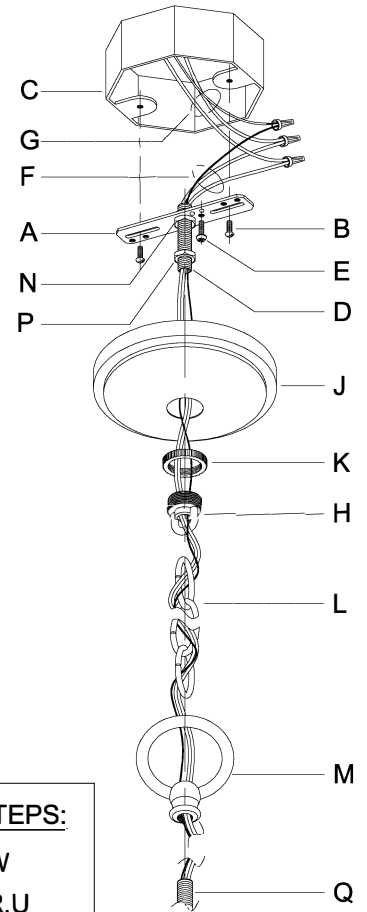

WARNING - If any Special Control Devices are used with this Fixture, Follow the Instructions Carefully to assure full compliance with N.E.C. requirements. If there are any questions, contact a Qualified Electrical Contractor.
WARNING - This product contains chemicals known to the State of California to cause cancer, birth defects and /or other reproductive harm. Thoroughly wash hands after installing, handling, cleaning, or otherwise touching this product.
CAUTION - All glass is fragile, use care when handling Glass component(s) and or Lamp(s).

CANOPY MOUNTING & WIRE CONNECTION ASSEMBLY STEPS:

ADJUST HEIGHT WITH "D"
 N → A (TO LOCK)
 RÉGLEZ LA HAUTEUR AVEC "D"
 N → A (À VERROUILLER)
 AJUSTA LA ALTURA CON "D"
 N → A (APRETAR)

1. D,E → A
2. B,A → C
3. N,P,H → D
4. P → H (TO LOCK) (À VERROUILLER) (APRETAR)
5. F → M
6. M → Q
7. L → M
8. J,K → L
9. L → H
10. F → L,K,J,H,D
11. F → G
12. J,K → H

FIXTURE ASSEMBLY STEPS:

1. T → W
2. S → R,U

B, C, G & T
 (NOT FURNISHED)
 (NON FOURNIE)
 (NO INCLUIDA)

UHP2532/33

UHP2530/31