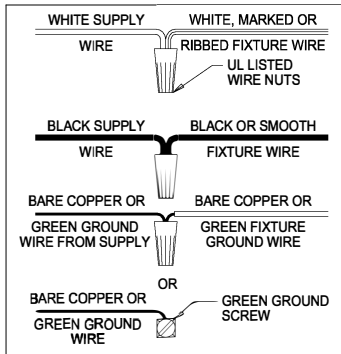

WARNING - If any Special Control Devices are used with this Fixture, Follow the Instructions Carefully to assure full compliance with N.E.C. requirements. If there are any questions, contact a Qualified Electrical Contractor.
WARNING - This product contains chemicals known to the State of California to cause cancer, birth defects and /or other reproductive harm. Thoroughly wash hands after installing, handling, cleaning, or otherwise touching this product.
CAUTION - All glass is fragile, use care when handling Glass component(s) and or Lamp(s).

CANOPY MOUNTING & WIRE CONNECTION ASSEMBLY STEPS:

ADJUST HEIGHT WITH "D"
 N → A (TO LOCK)
 RÉGLEZ LA HAUTEUR AVEC "D"
 N → A (À VERROUILLER)
 AJUSTA LA ALTURA CON "D"
 N → A (APRETAR)

1. D,E → A
2. B,A → C
3. N,P,H → D
4. P → H (TO LOCK) (À VERROUILLER) (APRETAR)
5. F → M
6. M → Q
7. L → M
8. J,K → L
9. L → H
10. F → L,K,J,H,D
11. F → G
12. J,K → H

FIXTURE ASSEMBLY STEPS:

1. T → W
2. S → R,U

B, C, G & T
 (NOT FURNISHED)
 (NON FOURNIE)
 (NO INCLUIDA)

UHP2532/33

UHP2530/31