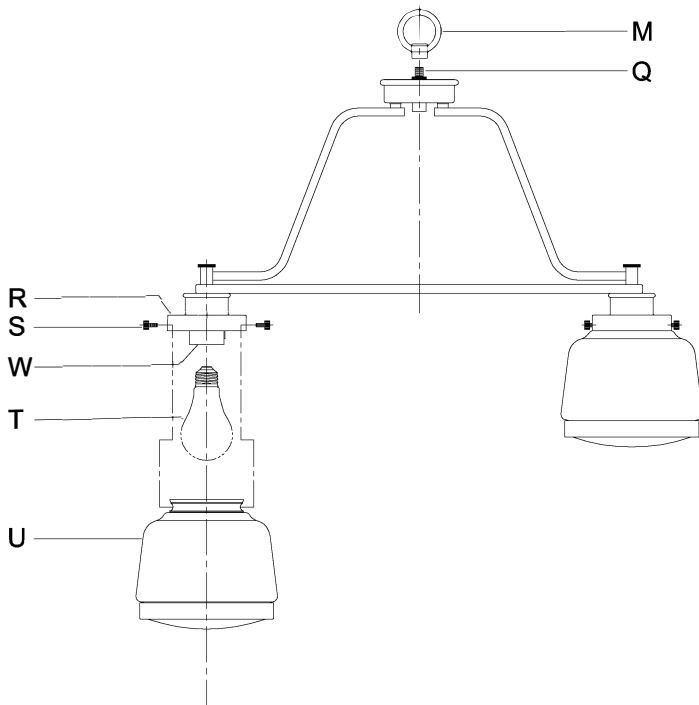

WARNING - If any Special Control Devices are used with this Fixture, Follow the Instructions Carefully to assure full compliance with N.E.C. requirements. If there are any questions, contact a Qualified Electrical Contractor.
WARNING - This product contains chemicals known to the State of California to cause cancer, birth defects and /or other reproductive harm. Thoroughly wash hands after installing, handling, cleaning, or otherwise touching this product.
CAUTION - All glass is fragile, use care when handling Glass component(s) and or Lamp(s).

CANOPY MOUNTING & WIRE CONNECTION ASSEMBLY STEPS:

ADJUST HEIGHT WITH "D"
 N → A (TO LOCK)
 RÉGLEZ LA HAUTEUR AVEC "D"
 N → A (À VERROUILLER)
 AJUSTA LA ALTURA CON "D"
 N → A (APRETAR)

1. D,E → A
2. B,A → C
3. N,P,H → D
4. P → H (TO LOCK) (À VERROUILLER) (APRETAR)
5. F → M
6. M → Q
7. L → M
8. J,K → L
9. L → H
10. F → L,K,J,H,D
11. F → G
12. J,K → H

FIXTURE ASSEMBLY STEPS:

1. T → W
2. S → R,U

B, C, G & T
 (NOT FURNISHED)
 (NON FOURNIE)
 (NO INCLUIDA)

UHP2532/33

UHP2530/31