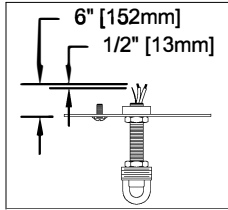

WARNING - If any Special Control Devices are used with this Fixture, Follow the Instructions Carefully to assure full compliance with N.E.C. requirements. If there are any questions, contact a Qualified Electrical Contractor.
WARNING - This product contains chemicals known to the State of California to cause cancer, birth defects and /or other reproductive harm. Thoroughly wash hands after installing, handling, cleaning, or otherwise touching this product.
CAUTION - All glass is fragile, use care when handling Glass component(s) and or Lamp(s).

CANOPY MOUNTING & WIRE CONNECTION ASSEMBLY STEPS:

ADJUST HEIGHT WITH "D"
 N → A (TO LOCK)
 RÉGLEZ LA HAUTEUR AVEC "D"
 N → A (À VERROUILLER)
 AJUSTA LA ALTURA CON "D"
 N → A (APRETAR)

1. D,E → A
2. B,A → C
3. N,P,H → D
4. P → H (TO LOCK) (À VERROUILLER) (APRETAR)
5. F → M
6. M → Q
7. L → M
8. J,K → L
9. L → H
10. F → L,K,J,H,D
11. F → G
12. J,K → H

FIXTURE ASSEMBLY STEPS:

1. T → W
2. S → R,U

B, C, G & T
 (NOT FURNISHED)
 (NON FOURNIE)
 (NO INCLUIDA)

UHP2532/33

UHP2530/31