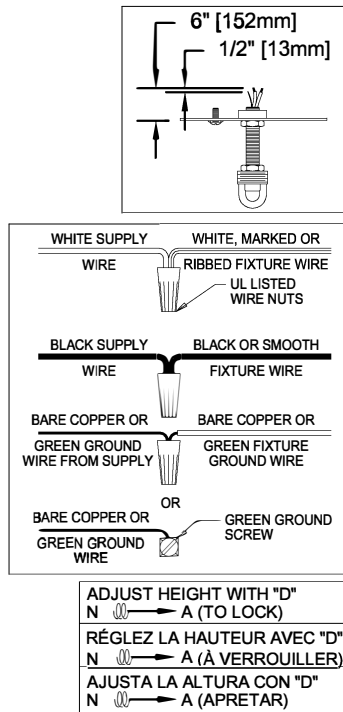

WARNING - If any Special Control Devices are used with this Fixture, Follow the Instructions Carefully to assure full compliance with N.E.C. requirements. If there are any questions, contact a Qualified Electrical Contractor.
WARNING - This product contains chemicals known to the State of California to cause cancer, birth defects and /or other reproductive harm. Thoroughly wash hands after installing, handling, cleaning, or otherwise touching this product.
CAUTION - All glass is fragile, use care when handling Glass component(s) and or Lamp(s).

CANOPY MOUNTING & WIRE CONNECTION ASSEMBLY STEPS:

1. D,E → A
2. B,A → C
3. N,P,H → D
4. P → H (TO LOCK) (À VERROUILLER) (APRETAR)
5. F → M
6. M → Q
7. L → M
8. J,K → L
9. L → H
10. F → L,K,J,H,D
11. F → G
12. J,K → H

FIXTURE ASSEMBLY STEPS:

1. T → W
2. S → R,U

B, C, G & T
 (NOT FURNISHED)
 (NON FOURNIE)
 (NO INCLUIDA)

UHP2532/33

UHP2530/31