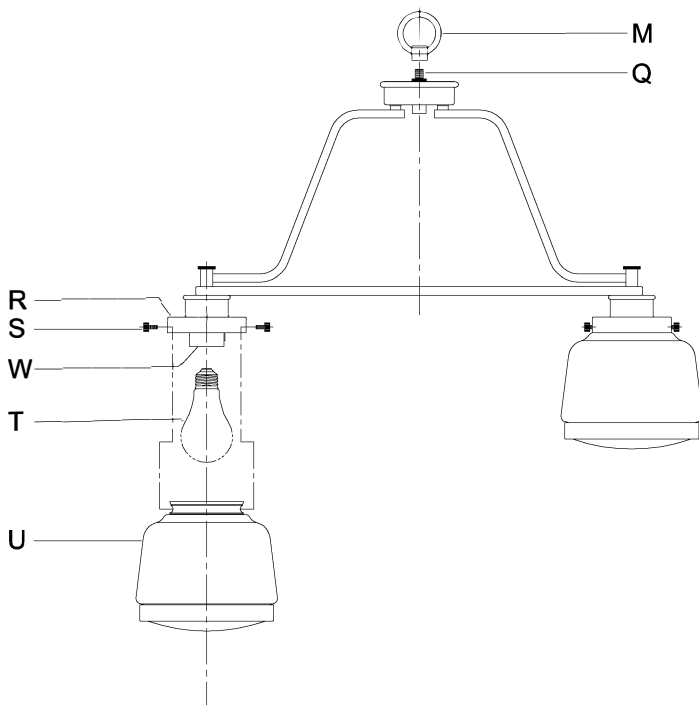

WARNING - If any Special Control Devices are used with this Fixture, Follow the Instructions Carefully to assure full compliance with N.E.C. requirements. If there are any questions, contact a Qualified Electrical Contractor.
WARNING - This product contains chemicals known to the State of California to cause cancer, birth defects and /or other reproductive harm. Thoroughly wash hands after installing, handling, cleaning, or otherwise touching this product.
CAUTION - All glass is fragile, use care when handling Glass component(s) and or Lamp(s).

CANOPY MOUNTING & WIRE CONNECTION ASSEMBLY STEPS:

1. D,E → A
2. B,A → C
3. N,P,H → D
4. P → H (TO LOCK) (À VERROUILLER) (APRETAR)
5. F → M
6. M → Q
7. L → M
8. J,K → L
9. L → H
10. F → L,K,J,H,D
11. F → G
12. J,K → H

FIXTURE ASSEMBLY STEPS:

1. T → W
2. S → R,U

B, C, G & T
 (NOT FURNISHED)
 (NON FOURNIE)
 (NO INCLUIDA)

UHP2532/33

UHP2530/31