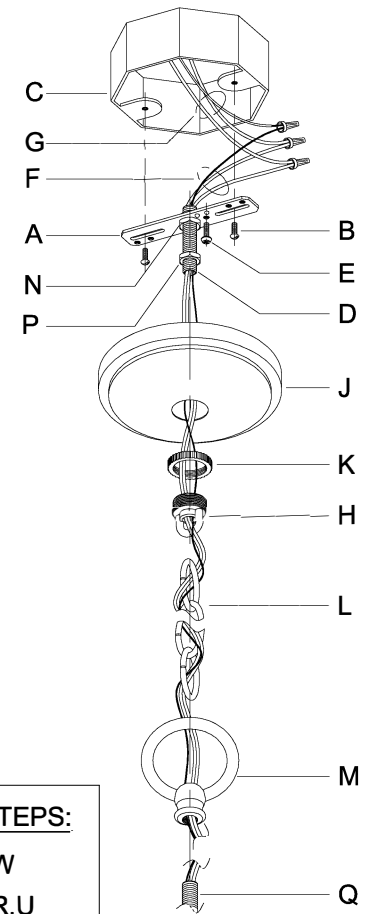

WARNING - If any Special Control Devices are used with this Fixture, Follow the Instructions Carefully to assure full compliance with N.E.C. requirements. If there are any questions, contact a Qualified Electrical Contractor.
WARNING - This product contains chemicals known to the State of California to cause cancer, birth defects and /or other reproductive harm. Thoroughly wash hands after installing, handling, cleaning, or otherwise touching this product.
CAUTION - All glass is fragile, use care when handling Glass component(s) and or Lamp(s).

CANOPY MOUNTING & WIRE CONNECTION ASSEMBLY STEPS:

1. D,E → A
2. B,A → C
3. N,P,H → D
4. P → H (TO LOCK) (À VERROUILLER) (APRETAR)
5. F → M
6. M → Q
7. L → M
8. J,K → L
9. L → H
10. F → L,K,J,H,D
11. F → G
12. J,K → H

FIXTURE ASSEMBLY STEPS:

1. T → W
2. S → R,U

B, C, G & T
 (NOT FURNISHED)
 (NON FOURNIE)
 (NO INCLUIDA)

UHP2532/33

UHP2530/31