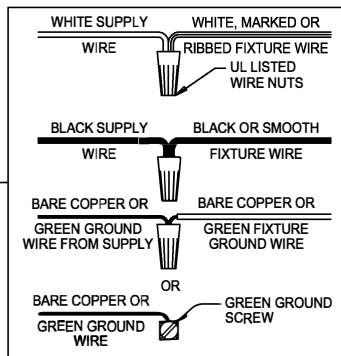

CAUTION - All glass is fragile, use care when handling Glass component(s) and or Lamp(s).

WARNING - This product contains chemicals known to the State of California to cause cancer, birth defects and /or other reproductive harm. Thoroughly wash hands after installing, handling, cleaning, or otherwise touching this product.

ASSEMBLY STEPS:

PASOS PARA ENSAMBLAR:

MODE D'ASSEMBLAGE:

1. D,E → A
2. B,A → C
3. F → L,N
4. L → M
5. K → L
6. F → K,H
7. F → G
8. H,J → D
9. Q → P

Attach (L), (N) to achieve overall desired length.
 Una (L), (N) para lograr la longitud deseada.
 Joignez (L), (N) pour obtenir la longueur voulue.