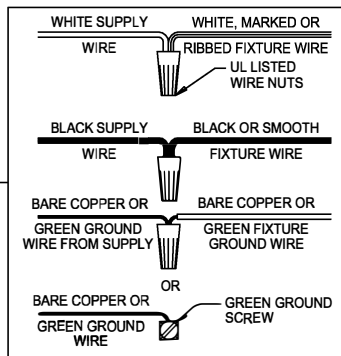

**CAUTION** - All glass is fragile, use care when handling Glass component(s) and or Lamp(s).

**WARNING** - This product contains chemicals known to the State of California to cause cancer, birth defects and /or other reproductive harm. Thoroughly wash hands after installing, handling, cleaning, or otherwise touching this product.

\*\*\*\*\*

**ASSEMBLY STEPS:**

**PASOS PARA ENSAMBLAR:**

**MODE D'ASSEMBLAGE:**

1. D,E → A
2. B,A → C
3. F → L,N
4. L → M
5. K → L
6. F → K,H
7. F → G
8. H,J → D
9. Q → P

Attach (L), (N) to achieve overall desired length.  
 Una (L), (N) para lograr la longitud deseada.  
 Joignez (L), (N) pour obtenir la longueur voulue.