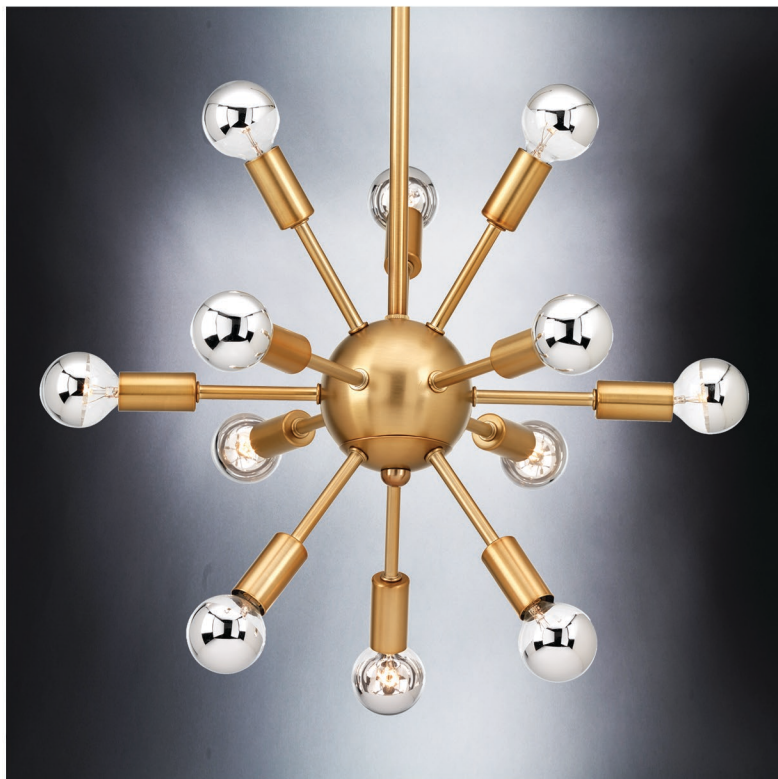

urban ambiance

UHP2521

INTERIOR CHANDELIER

Collection	Baltimore
Finish	Brushed Bronze
Shade	N/A
Bulb Type	E12 Candelabra
Bulb Wattage	25W
Number of Bulbs	12
Bulbs Included	NO
Certification	UL
Rated For	Dry Locations
Weight	4.08 Pounds
Chain Length	N/A
Extension Rods	One 6", Four 12"
Material Construction	Steel