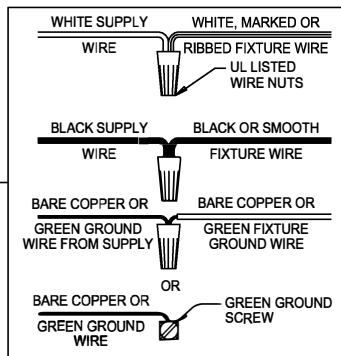

**CAUTION** - All glass is fragile, use care when handling Glass component(s) and or Lamp(s).

**WARNING** - This product contains chemicals known to the State of California to cause cancer, birth defects and /or other reproductive harm. Thoroughly wash hands after installing, handling, cleaning, or otherwise touching this product.

\*\*\*\*\*

**ASSEMBLY STEPS:**

**PASOS PARA ENSAMBLAR:**

**MODE D'ASSEMBLAGE:**

1. D,E → A
2. B,A → C
3. F → L,N
4. L → M
5. K → L
6. F → K,H
7. F → G
8. H,J → D
9. Q → P

Attach (L), (N) to achieve overall desired length.  
 Una (L), (N) para lograr la longitud deseada.  
 Joignez (L), (N) pour obtenir la longueur voulue.