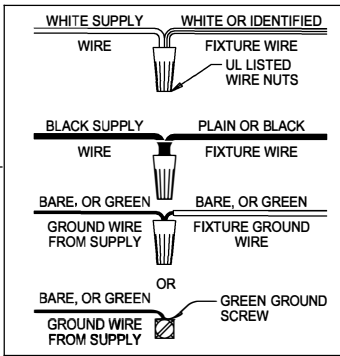

CAUTION - All glass is fragile, use care when handling Glass component(s) and or Lamp(s).

WARNING - This product contains chemicals known to the State of California to cause cancer, birth defects and /or other reproductive harm. Thoroughly wash hands after installing, handling, cleaning, or otherwise touching this product.

ASSEMBLY STEPS:

PASOS PARA ENSAMBLAR:

MODE D'ASSEMBLAGE:

1. D,E → A
2. H → D
3. B,A → C
4. F → G
5. J,K → D
6. M,N → L
7. P → M
8. Q → L

**B, C, G & Q
(NOT FURNISHED)
(NO INCLUIDA)
(NON FOURNIE)**

UHP2510/11