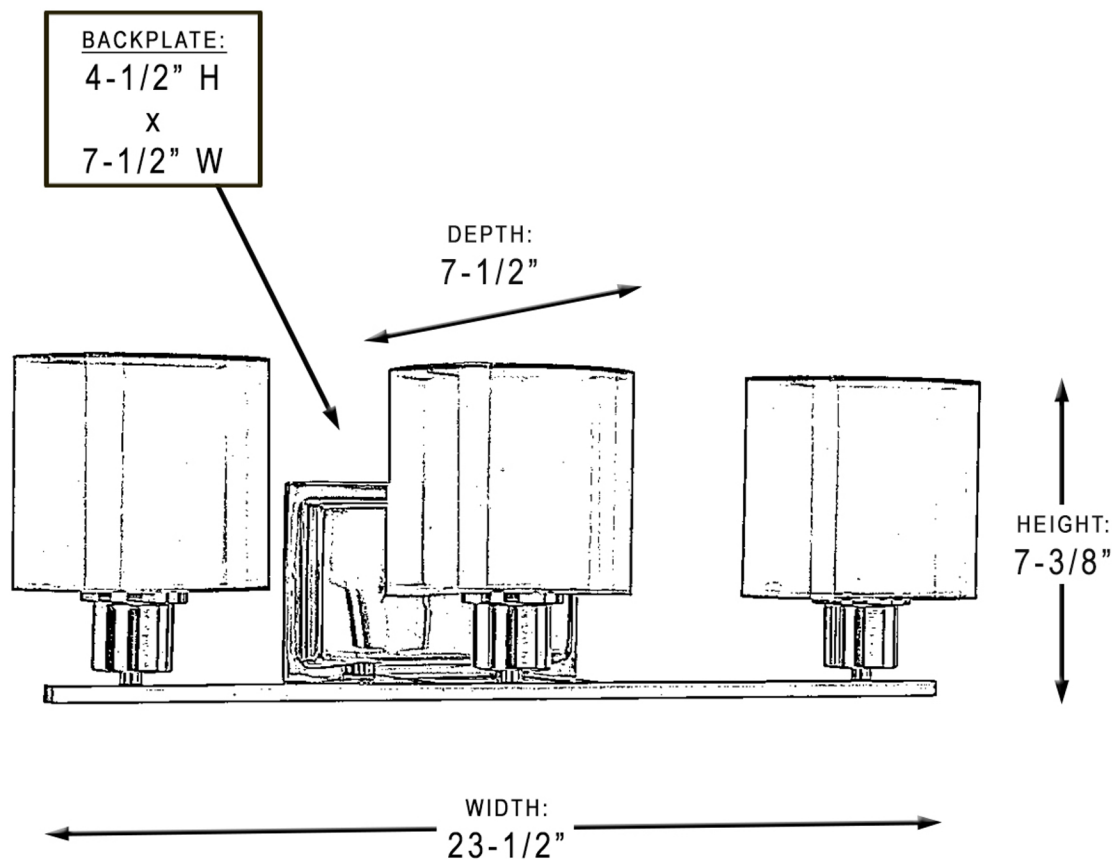

urban ambiance

UHP2512

INTERIOR BATHROOM FIXTURE

Collection	Tacoma
Finish	Brushed Nickel
Shade	White
Bulb Type	A19 Medium Base
Bulb Wattage	100 W
Number of Bulbs	3
Bulbs Included	No
Certification	UL-CUL
Rated For	Damp Locations
Weight	4 LBS
Chain Length	N/A
Extension Rods	0
Material Construction	Steel