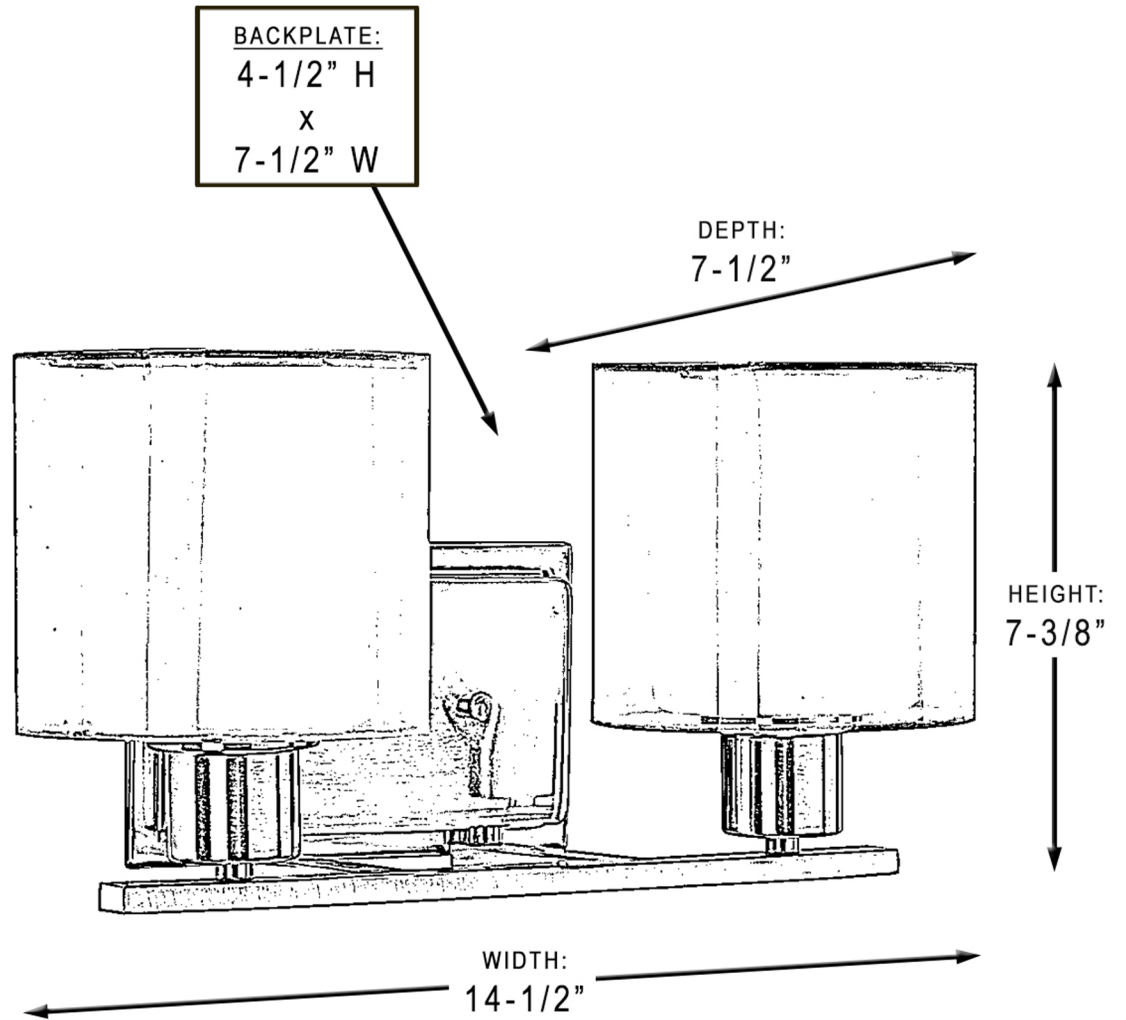

urban ambiance

UHP2511

INTERIOR BATHROOM FIXTURE

Collection	Tacoma
Finish	Olde Bronze
Shade	White
Bulb Type	A19 Medium Base
Bulb Wattage	100 W
Number of Bulbs	2
Bulbs Included	No
Certification	UL-CUL
Rated For	Damp Locations
Weight	3 LBS
Chain Length	N/A
Extension Rods	0
Material Construction	Steel