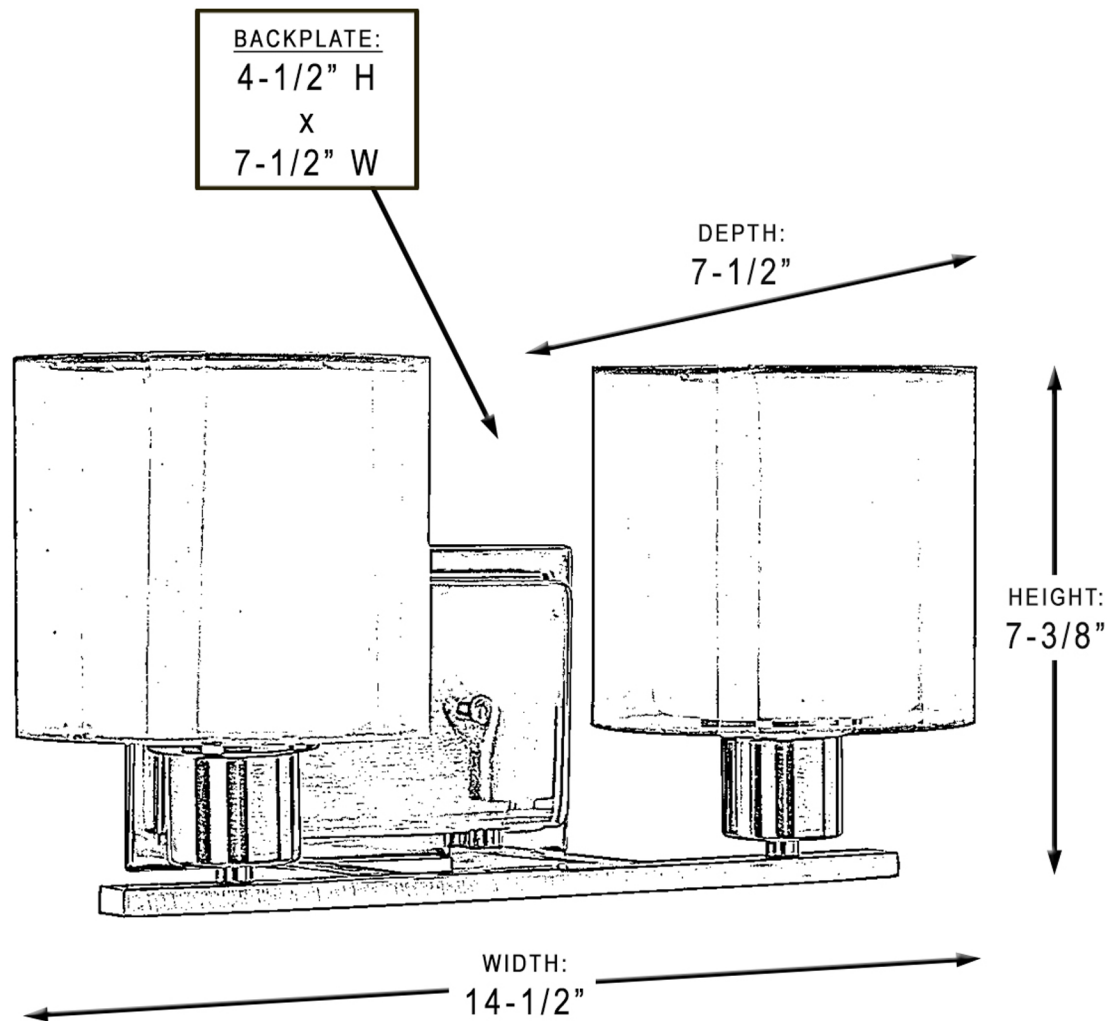

urban ambiance

UHP2510

INTERIOR BATHROOM FIXTURE

Collection	Tacoma
Finish	Brushed Nickel
Shade	White
Bulb Type	A19 Medium Base
Bulb Wattage	100 W
Number of Bulbs	2
Bulbs Included	No
Certification	UL-CUL
Rated For	Damp Locations
Weight	3 LBS
Chain Length	N/A
Extension Rods	0
Material Construction	Steel