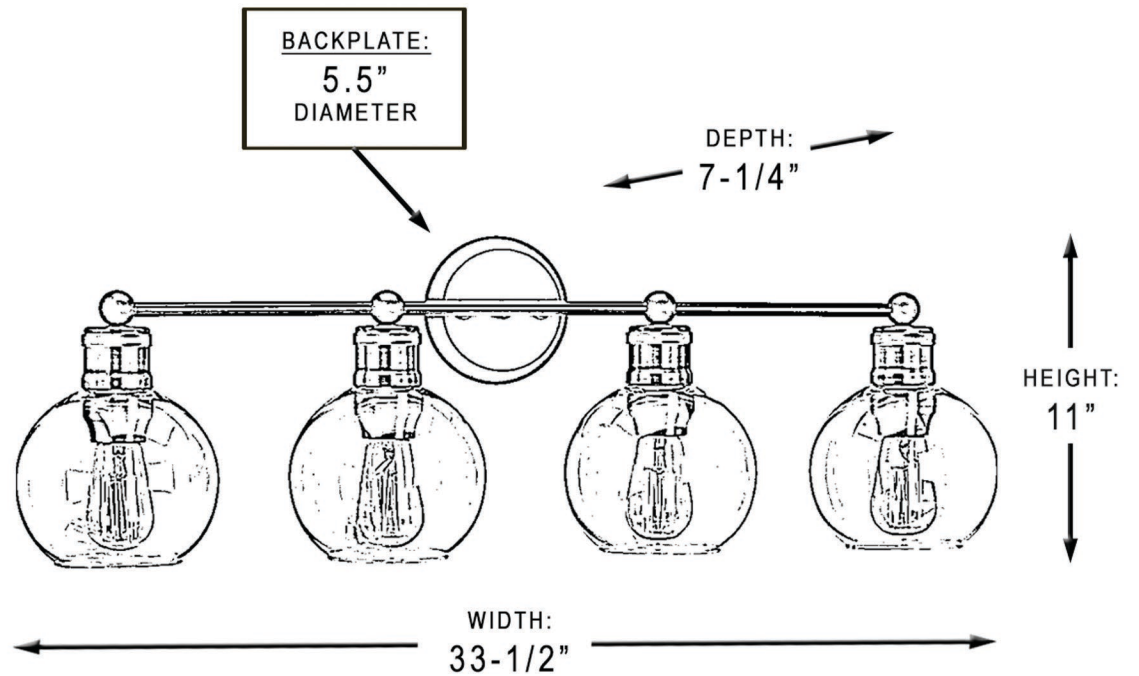

urban ambiance

UHP2505

INTERIOR BATHROOM FIXTURE

Collection	Belfast
Finish	Polished Nickel
Shade	Clear
Bulb Type	E26 Medium Base
Bulb Wattage	100W
Number of Bulbs	4
Bulbs Included	NO
Certification	UL
Rated For	Damp Locations
Weight	6.62 Pounds
Chain Length	N/A
Extension Rods	N/A
Material Construction	Steel