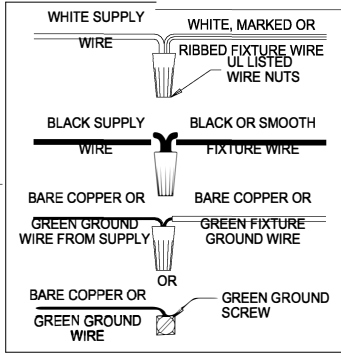

WARNING - If any Special Control Devices are used with this Fixture, Follow the Instructions Carefully to assure full compliance with N.E.C. requirements. If there are any questions, contact a Qualified Electrical Contractor.
WARNING - This product contains chemicals known to the State of California to cause cancer, birth defects and /or other reproductive harm. Thoroughly wash hands after installing, handling, cleaning, or otherwise touching this product.
CAUTION - All glass is fragile, use care when handling Glass component(s) and or Lamp(s).

CANOPY MOUNTING & WIRE CONNECTION ASSEMBLY STEPS:

1. D,E → A
2. K,L → D
3. B,A → C
4. F → G
5. H,J → D

ADJUST HEIGHT WITH "D"	
L	→ A (TO LOCK)
AJUSTA LA ALTURA CON "D"	
L	→ A (APRETAR)
RÉGLEZ LA HAUTEUR AVEC "D"	
L	→ A (À VERROUILLER)

FIXTURE ASSEMBLY STEPS:

1. M,P → N
2. Q → N

B, C, G & Q
(NOT FURNISHED)
(NO INCLUIDA)
(NON FOURNIE)