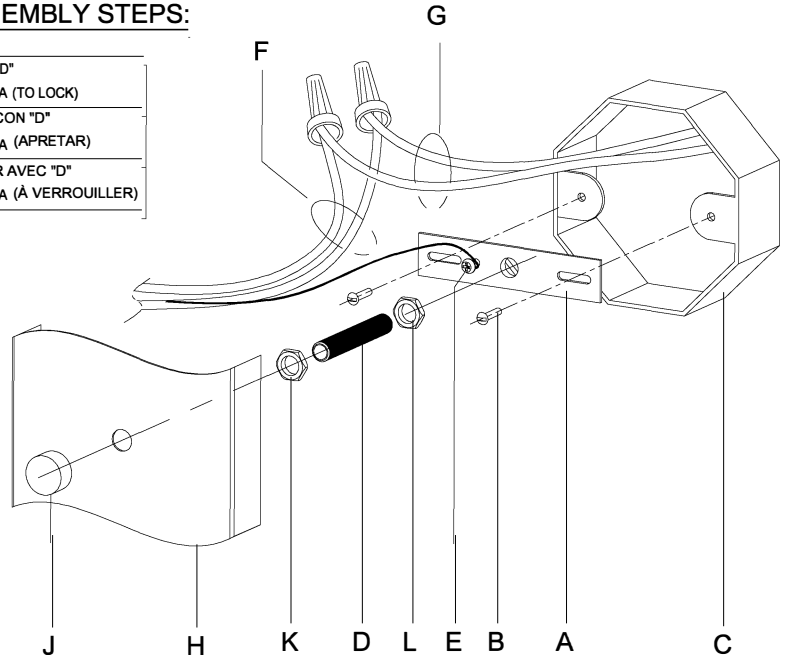

WARNING - If any Special Control Devices are used with this Fixture, Follow the Instructions Carefully to assure full compliance with N.E.C. requirements. If there are any questions, contact a Qualified Electrical Contractor.
WARNING - This product contains chemicals known to the State of California to cause cancer, birth defects and /or other reproductive harm. Thoroughly wash hands after installing, handling, cleaning, or otherwise touching this product.
CAUTION - All glass is fragile, use care when handling Glass component(s) and or Lamp(s).

CANOPY MOUNTING & WIRE CONNECTION ASSEMBLY STEPS:

1. D,E → A
2. K,L → D
3. B,A → C
4. F → G
5. H,J → D

ADJUST HEIGHT WITH "D"	
L	→ A (TO LOCK)
AJUSTA LA ALTURA CON "D"	
L	→ A (APRETAR)
RÉGLEZ LA HAUTEUR AVEC "D"	
L	→ A (À VERROUILLER)

FIXTURE ASSEMBLY STEPS:

1. M,P → N
2. Q → N

B, C, G & Q
(NOT FURNISHED)
(NO INCLUIDA)
(NON FOURNIE)