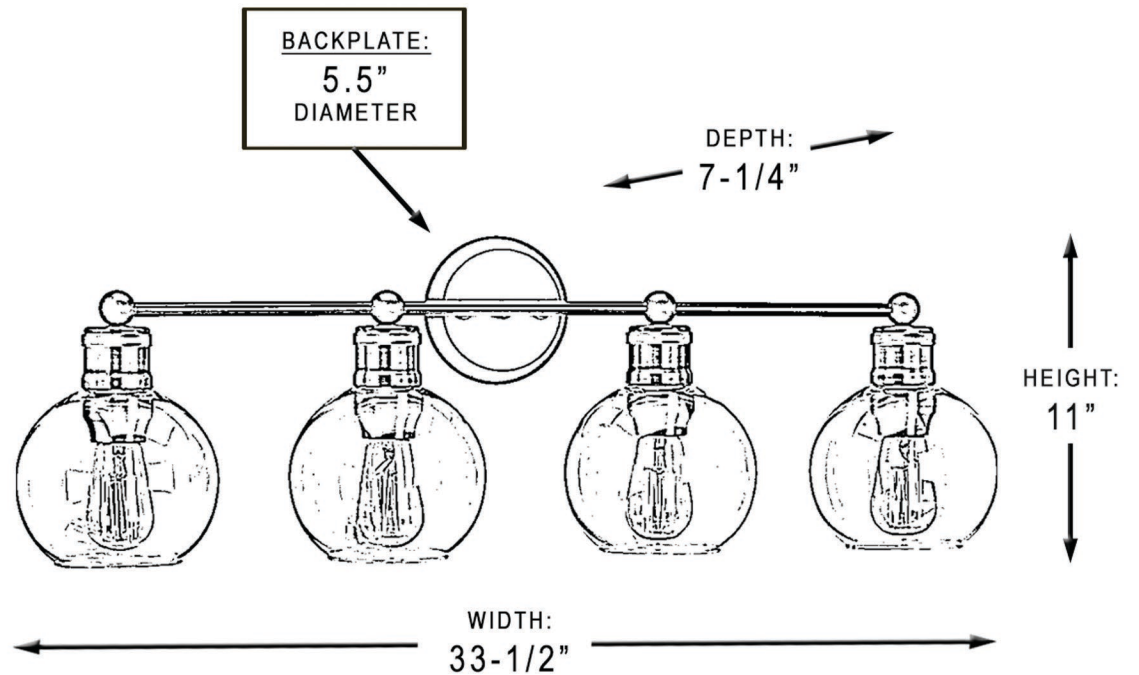

## UHP2504

INTERIOR BATHROOM FIXTURE

<b>Collection</b>	Belfast
<b>Finish</b>	Olde Bronze
<b>Shade</b>	Clear
<b>Bulb Type</b>	E26 Medium Base
<b>Bulb Wattage</b>	100W
<b>Number of Bulbs</b>	4
<b>Bulbs Included</b>	NO
<b>Certification</b>	UL
<b>Rated For</b>	Damp Locations
<b>Weight</b>	6.62 Pounds
<b>Chain Length</b>	N/A
<b>Extension Rods</b>	N/A
<b>Material Construction</b>	Steel