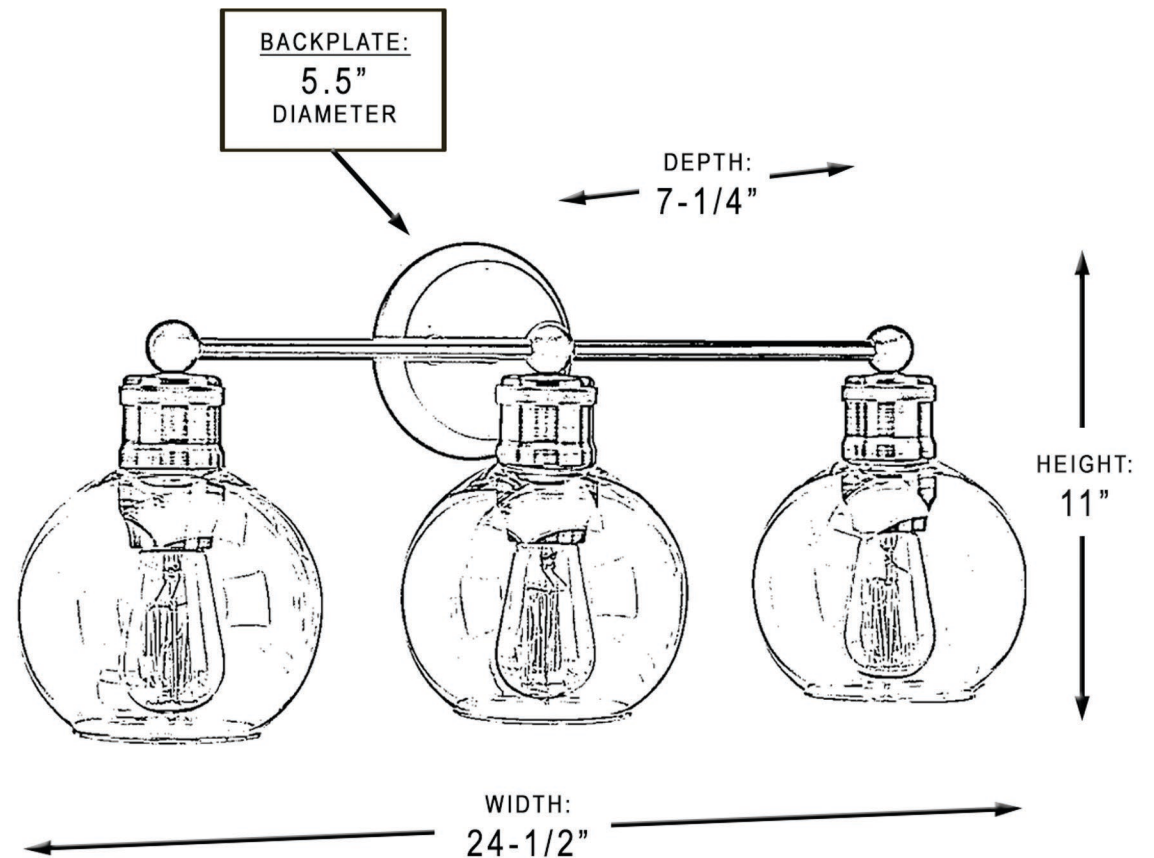

## UHP2503

INTERIOR BATHROOM FIXTURE

<b>Collection</b>	Belfast
<b>Finish</b>	Polished Nickel
<b>Shade</b>	Clear
<b>Bulb Type</b>	E26 Medium Base
<b>Bulb Wattage</b>	100W
<b>Number of Bulbs</b>	3
<b>Bulbs Included</b>	NO
<b>Certification</b>	UL
<b>Rated For</b>	Damp Locations
<b>Weight</b>	4.91 Pounds
<b>Chain Length</b>	N/A
<b>Extension Rods</b>	N/A
<b>Material Construction</b>	Steel