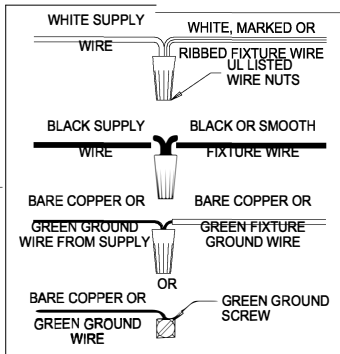

WARNING - If any Special Control Devices are used with this Fixture, Follow the Instructions Carefully to assure full compliance with N.E.C. requirements. If there are any questions, contact a Qualified Electrical Contractor.
WARNING - This product contains chemicals known to the State of California to cause cancer, birth defects and /or other reproductive harm. Thoroughly wash hands after installing, handling, cleaning, or otherwise touching this product.
CAUTION - All glass is fragile, use care when handling Glass component(s) and or Lamp(s).

CANOPY MOUNTING & WIRE CONNECTION ASSEMBLY STEPS:

1. D,E → A
2. K,L → D
3. B,A → C
4. F → G
5. H,J → D

ADJUST HEIGHT WITH "D"	
L	→ A (TO LOCK)
AJUSTA LA ALTURA CON "D"	
L	→ A (APRETAR)
RÉGLEZ LA HAUTEUR AVEC "D"	
L	→ A (À VERROUILLER)

FIXTURE ASSEMBLY STEPS:

1. M,P → N
2. Q → N

B, C, G & Q
(NOT FURNISHED)
(NO INCLUIDA)
(NON FOURNIE)