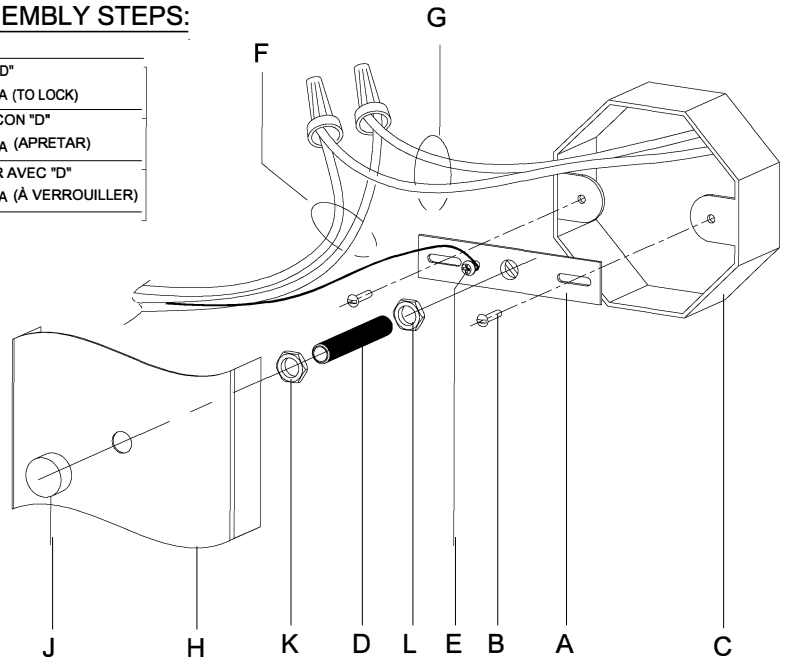

WARNING - If any Special Control Devices are used with this Fixture, Follow the Instructions Carefully to assure full compliance with N.E.C. requirements. If there are any questions, contact a Qualified Electrical Contractor.
WARNING - This product contains chemicals known to the State of California to cause cancer, birth defects and /or other reproductive harm. Thoroughly wash hands after installing, handling, cleaning, or otherwise touching this product.
CAUTION - All glass is fragile, use care when handling Glass component(s) and or Lamp(s).

CANOPY MOUNTING & WIRE CONNECTION ASSEMBLY STEPS:

1. D,E → A
2. K,L → D
3. B,A → C
4. F → G
5. H,J → D

ADJUST HEIGHT WITH "D"	
L	→ A (TO LOCK)
AJUSTA LA ALTURA CON "D"	
L	→ A (APRETAR)
RÉGLEZ LA HAUTEUR AVEC "D"	
L	→ A (À VERROUILLER)

FIXTURE ASSEMBLY STEPS:

1. M,P → N
2. Q → N

B, C, G & Q
(NOT FURNISHED)
(NO INCLUIDA)
(NON FOURNIE)