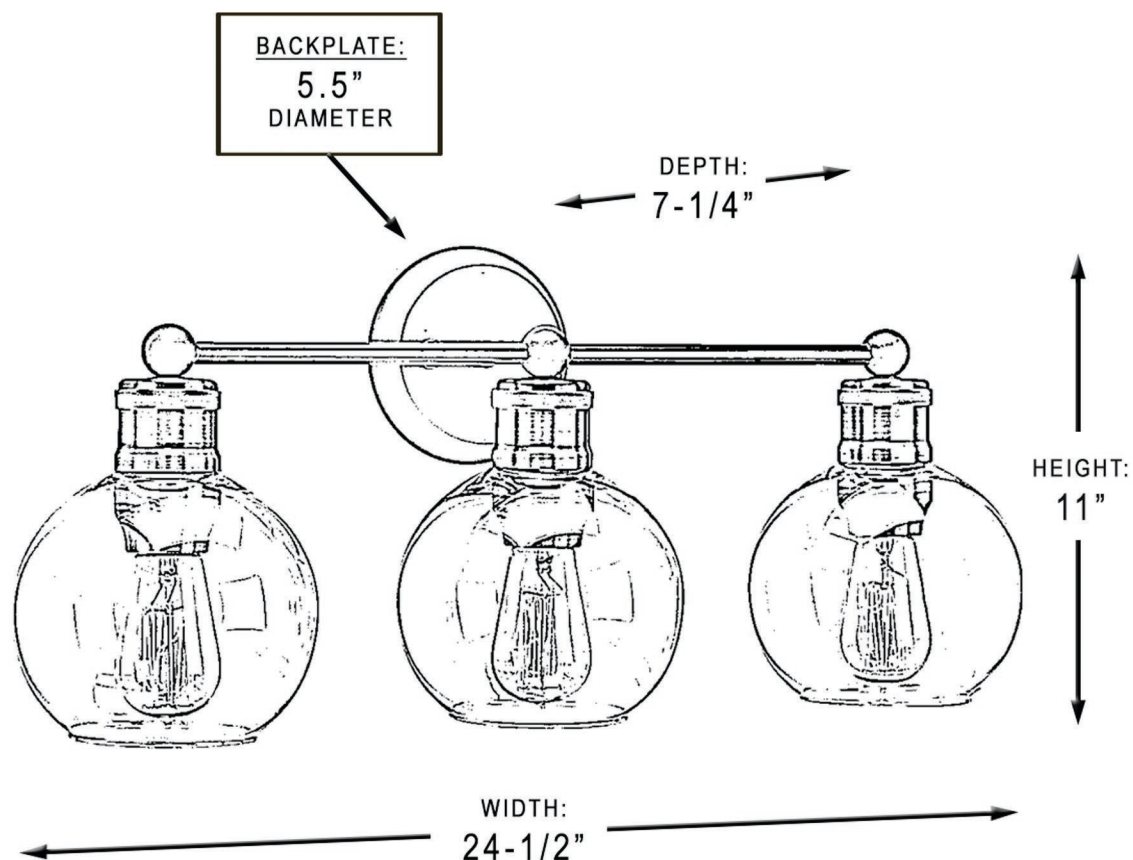

urban ambiance

UHP2502

INTERIOR BATHROOM FIXTURE

Collection	Belfast
Finish	Olde Bronze
Shade	Clear
Bulb Type	E26 Medium Base
Bulb Wattage	100W
Number of Bulbs	3
Bulbs Included	NO
Certification	UL
Rated For	Damp Locations
Weight	4.91 Pounds
Chain Length	N/A
Extension Rods	N/A
Material Construction	Steel