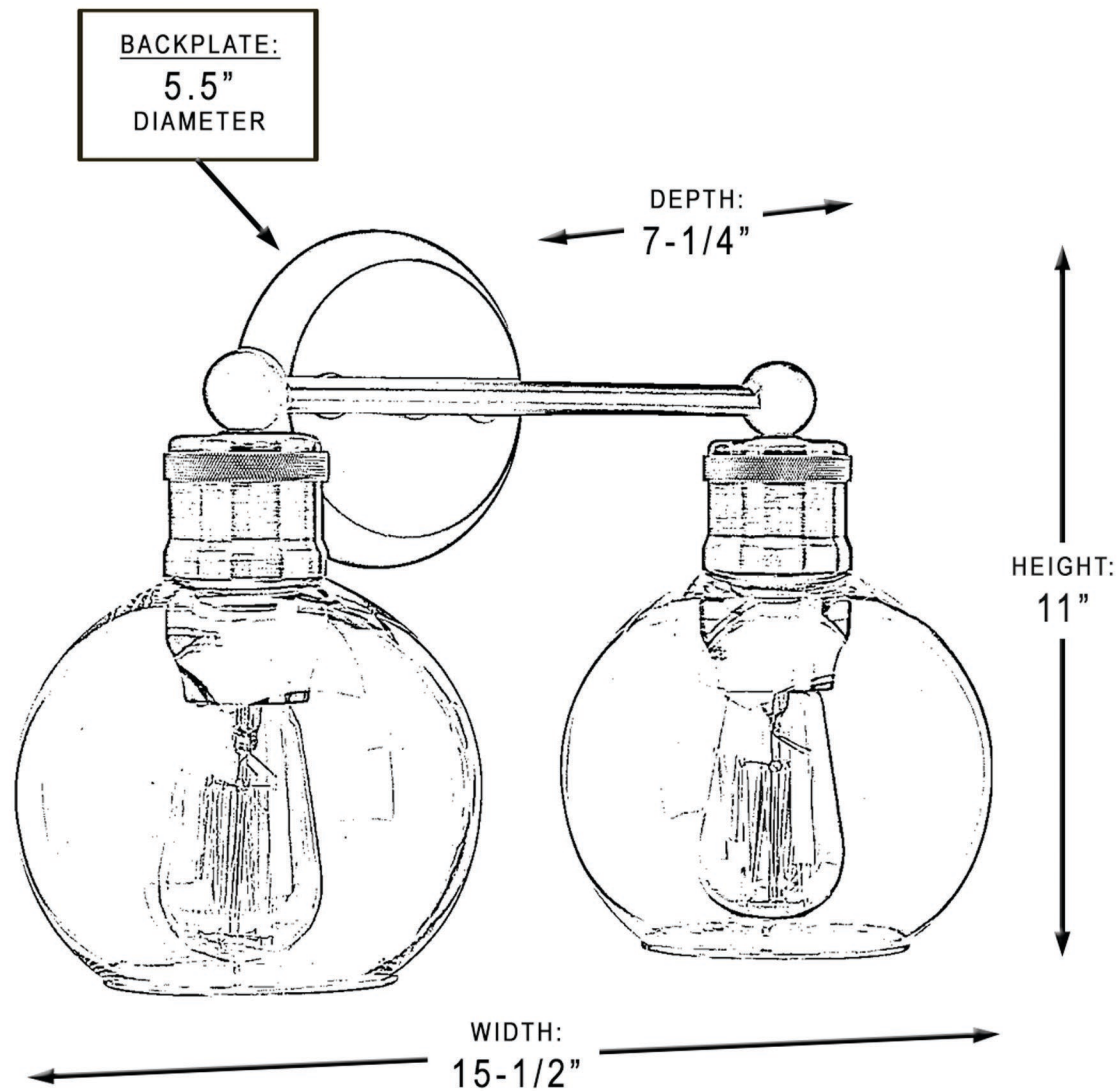

urban ambiance

UHP2501

INTERIOR BATHROOM FIXTURE

Collection	Belfast
Finish	Polished Nickel
Shade	Clear
Bulb Type	E26 Medium Base
Bulb Wattage	100W
Number of Bulbs	2
Bulbs Included	NO
Certification	UL
Rated For	Damp Locations
Weight	3.17 Pounds
Chain Length	N/A
Extension Rods	N/A
Material Construction	Steel