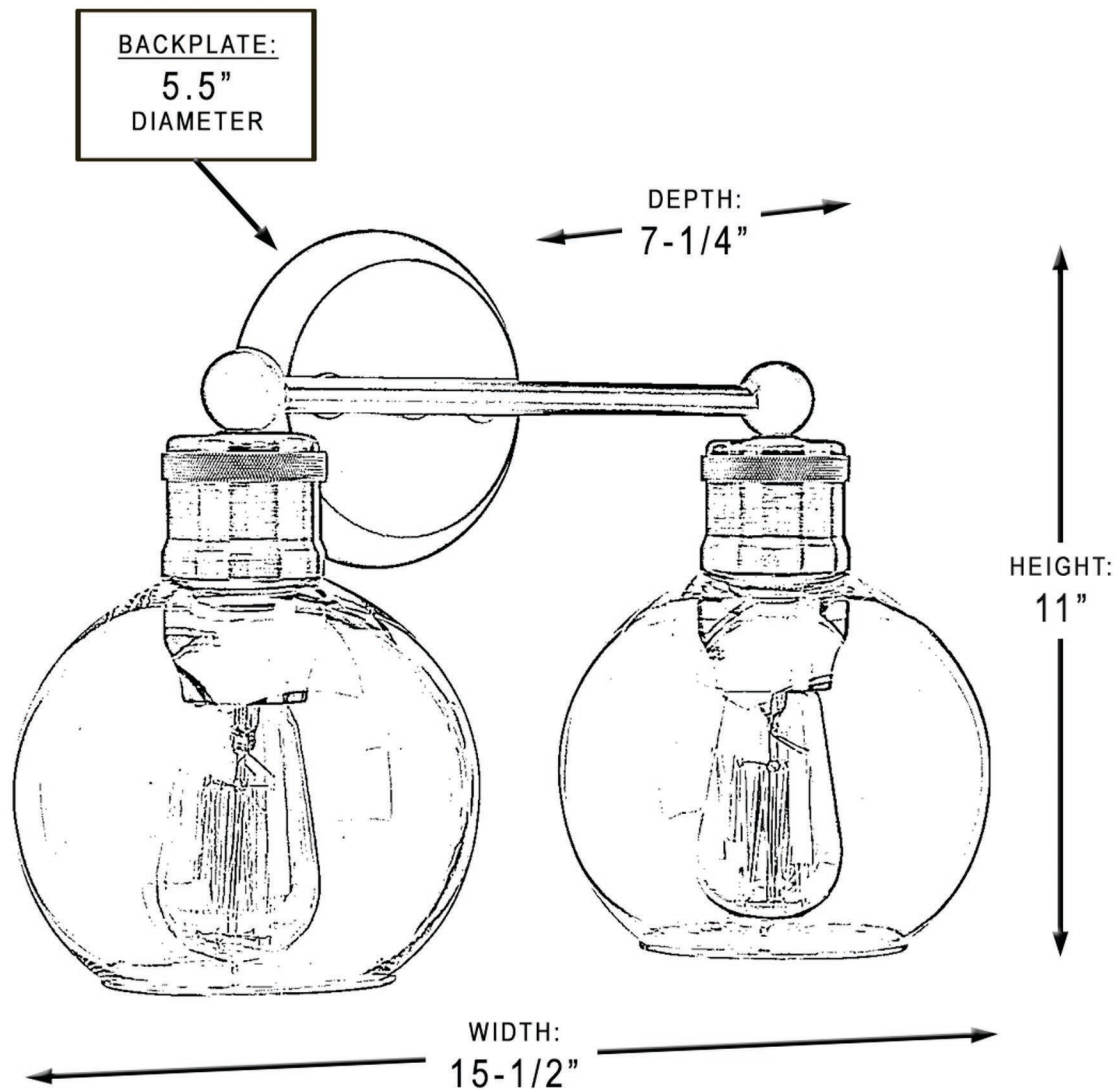

urban ambiance

UHP2500

INTERIOR BATHROOM FIXTURE

Collection	Belfast
Finish	Olde Bronze
Shade	Clear
Bulb Type	E26 Medium Base
Bulb Wattage	100W
Number of Bulbs	2
Bulbs Included	NO
Certification	UL
Rated For	Damp Locations
Weight	3.17 Pounds
Chain Length	N/A
Extension Rods	N/A
Material Construction	Steel