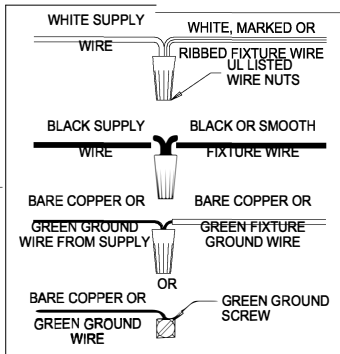

**WARNING** - If any Special Control Devices are used with this Fixture, Follow the Instructions Carefully to assure full compliance with N.E.C. requirements. If there are any questions, contact a Qualified Electrical Contractor.  
**WARNING** - This product contains chemicals known to the State of California to cause cancer, birth defects and /or other reproductive harm. Thoroughly wash hands after installing, handling, cleaning, or otherwise touching this product.  
**CAUTION** - All glass is fragile, use care when handling Glass component(s) and or Lamp(s).

### CANOPY MOUNTING & WIRE CONNECTION ASSEMBLY STEPS:

1. D,E → A
2. K,L → D
3. B,A → C
4. F → G
5. H,J → D

ADJUST HEIGHT WITH "D"	
L	→ A (TO LOCK)
AJUSTA LA ALTURA CON "D"	
L	→ A (APRETAR)
RÉGLEZ LA HAUTEUR AVEC "D"	
L	→ A (À VERROUILLER)

### FIXTURE ASSEMBLY STEPS:

1. M,P → N
2. Q → N

B, C, G & Q  
(NOT FURNISHED)  
(NO INCLUIDA)  
(NON FOURNIE)