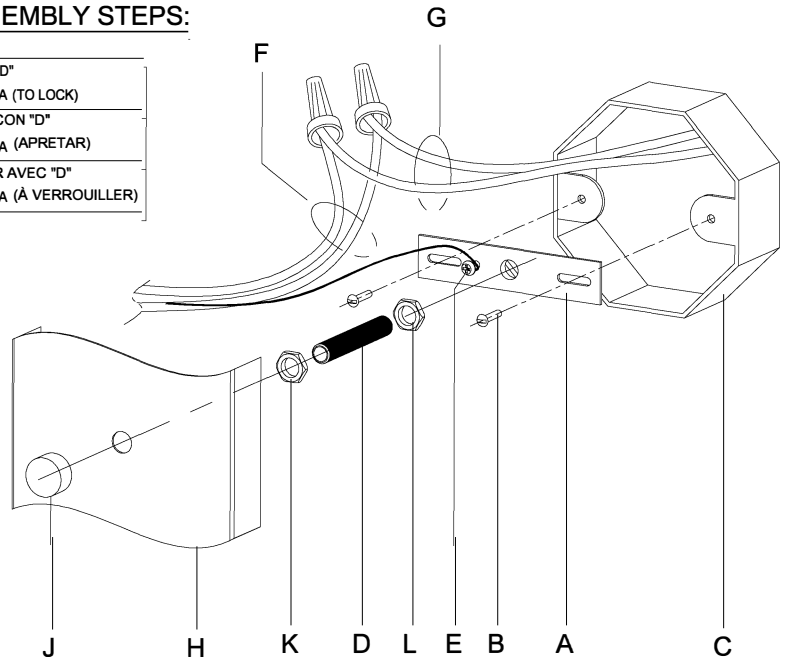

**WARNING** - If any Special Control Devices are used with this Fixture, Follow the Instructions Carefully to assure full compliance with N.E.C. requirements. If there are any questions, contact a Qualified Electrical Contractor.  
**WARNING** - This product contains chemicals known to the State of California to cause cancer, birth defects and /or other reproductive harm. Thoroughly wash hands after installing, handling, cleaning, or otherwise touching this product.  
**CAUTION** - All glass is fragile, use care when handling Glass component(s) and or Lamp(s).

### CANOPY MOUNTING & WIRE CONNECTION ASSEMBLY STEPS:

1. D,E → A
2. K,L → D
3. B,A → C
4. F → G
5. H,J → D

ADJUST HEIGHT WITH "D"	
L	→ A (TO LOCK)
AJUSTA LA ALTURA CON "D"	
L	→ A (APRETAR)
RÉGLEZ LA HAUTEUR AVEC "D"	
L	→ A (À VERROUILLER)

### FIXTURE ASSEMBLY STEPS:

1. M,P → N
2. Q → N

B, C, G & Q  
(NOT FURNISHED)  
(NO INCLUIDA)  
(NON FOURNIE)