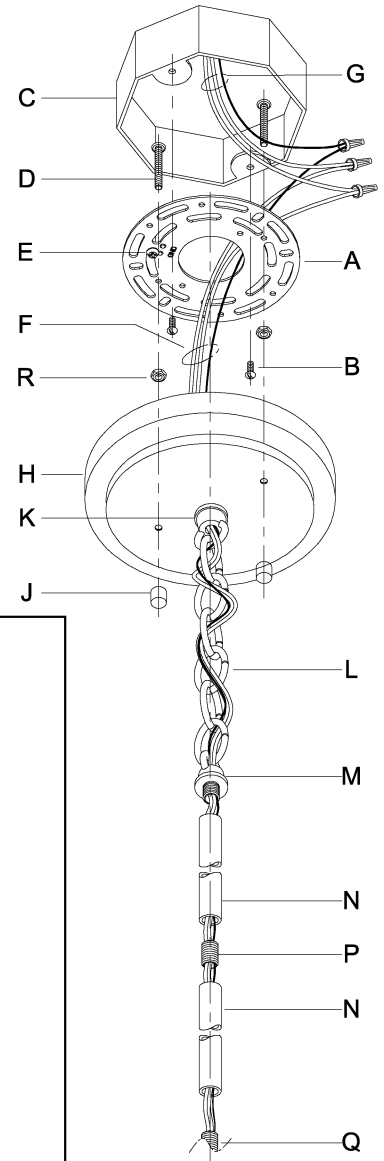

CAUTION - All glass is fragile, use care when handling Glass component(s) and or Lamp(s).

CANOPY MOUNTING & WIRE CONNECTION ASSEMBLY STEPS:

Attach (N), (P) to achieve overall desired length.
 Joignez (N), (P) pour obtenir la longueur voulue.
 Una (N), (P) para lograr la longitud deseada.

1. D,E → A
2. B,A → C
3. F → P,N,M
4. N → Q
5. M → N
6. L → M,K → 0.0
7. F → L,K,H
8. F → G → [Image of wire nuts]
9. H,J → D

FIXTURE ASSEMBLY STEPS:

1. S → R

**B, C, G & S
 (NOT FURNISHED)
 (NO INCLUIDA)
 (NON FOURNIE)**