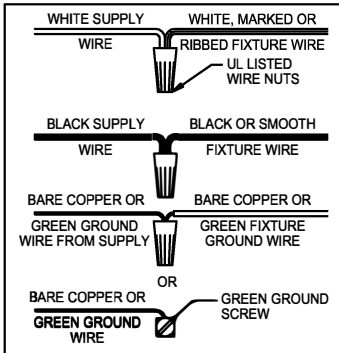

WARNING - If any Special Control Devices are used with this Fixture, Follow the Instructions Carefully to assure full compliance with N.E.C. requirements. If there are any questions, contact a Qualified Electrical Contractor.

CAUTION - All glass is fragile, use care when handling Glass component(s) and or Lamp(s).

CANOPY MOUNTING & WIRE CONNECTION ASSEMBLY STEPS:

Attach (N), (P) to achieve overall desired length.
 Joignez (N), (P) pour obtenir la longueur voulue.
 Una (N), (P) para lograr la longitud deseada.