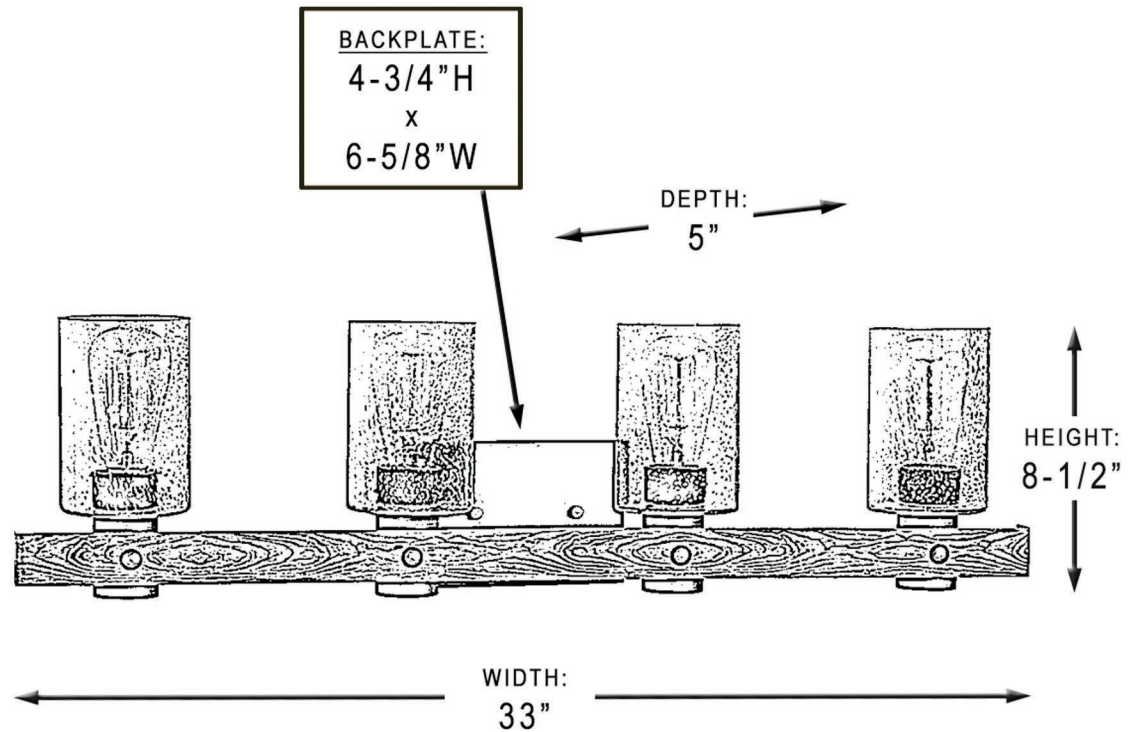

## UHP2487

INTERIOR BATHROOM FIXTURE

<b>Collection</b>	Adelaide
<b>Finish</b>	Galvanized Steel
<b>Shade</b>	N/A
<b>Bulb Type</b>	A19 Medium Base
<b>Bulb Wattage</b>	60W
<b>Number of Bulbs</b>	4
<b>Bulbs Included</b>	NO
<b>Certification</b>	ETL(US)
<b>Rated For</b>	Damp Locations
<b>Weight</b>	7.05 Pounds
<b>Chain Length</b>	N/A
<b>Extension Rods</b>	N/A
<b>Material Construction</b>	Steel