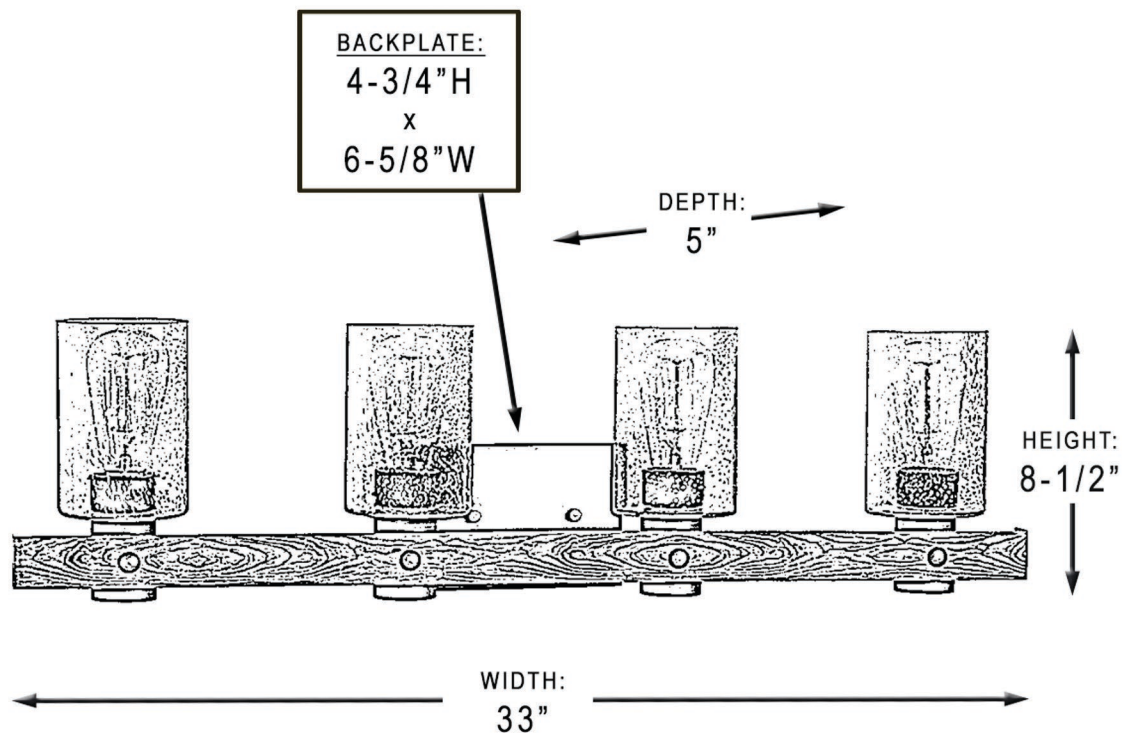

urban ambiance

UHP2486

INTERIOR BATHROOM FIXTURE

| | |
|------------------------------|-----------------|
| Collection | Adelaide |
| Finish | Charcoal |
| Shade | N/A |
| Bulb Type | A19 Medium Base |
| Bulb Wattage | 60W |
| Number of Bulbs | 4 |
| Bulbs Included | NO |
| Certification | ETL(US) |
| Rated For | Damp Locations |
| Weight | 7.05 Pounds |
| Chain Length | N/A |
| Extension Rods | N/A |
| Material Construction | Steel |