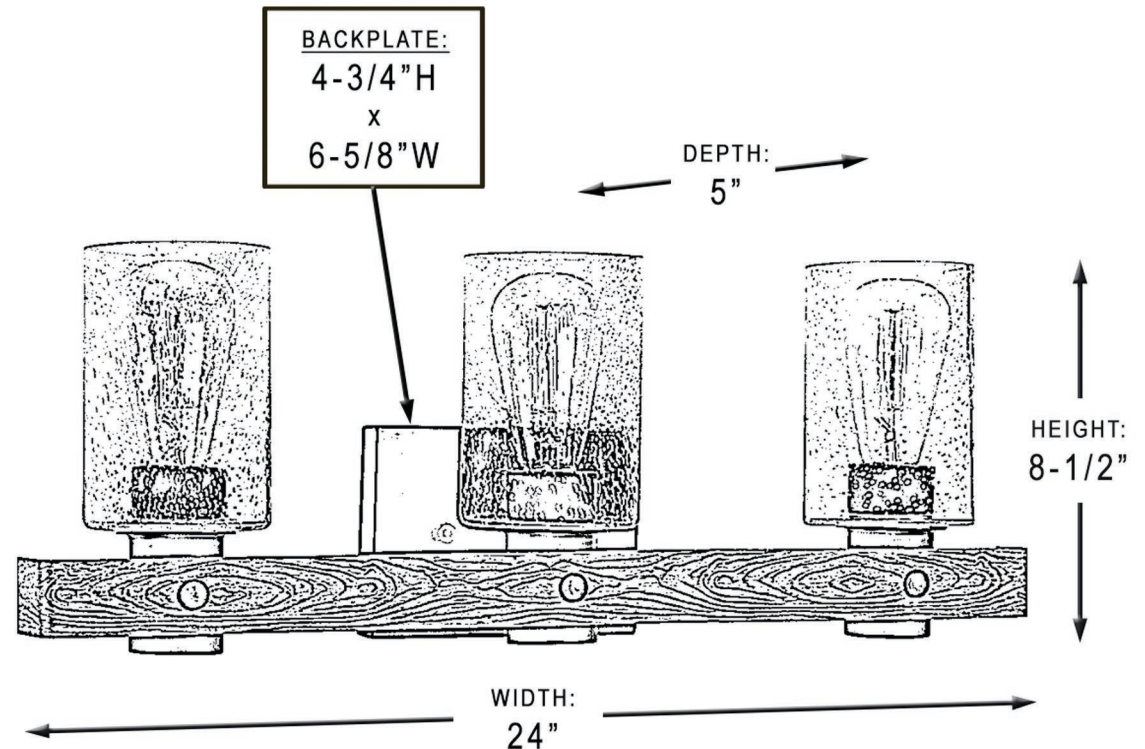

## UHP2485

INTERIOR BATHROOM FIXTURE

<b>Collection</b>	Adelaide
<b>Finish</b>	Galvanized Steel
<b>Shade</b>	N/A
<b>Bulb Type</b>	A19 Medium Base
<b>Bulb Wattage</b>	60W
<b>Number of Bulbs</b>	3
<b>Bulbs Included</b>	NO
<b>Certification</b>	ETL(US)
<b>Rated For</b>	Damp Locations
<b>Weight</b>	5.07 Pounds
<b>Chain Length</b>	N/A
<b>Extension Rods</b>	N/A
<b>Material Construction</b>	Steel