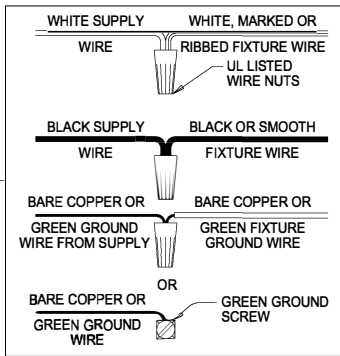

WARNING - If any Special Control Devices are used with this Fixture, Follow the Instructions Carefully to assure full compliance with N.E.C. requirements. If there are any questions, contact a Qualified Electrical Contractor.
WARNING - This product contains chemicals known to the State of California to cause cancer, birth defects and /or other reproductive harm. Thoroughly wash hands after installing, handling, cleaning, or otherwise touching this product.
CAUTION - All glass is fragile, use care when handling Glass component(s) and or Lamp(s).

CANOPY MOUNTING & WIRE CONNECTION ASSEMBLY STEPS:

1. D,E → A
2. K → D
3. B,A → C
4. F → G 
5. H,J → D

FIXTURE ASSEMBLY STEPS:

1. L,N → M
2. P → M

**B, C, G & P
 (NOT FURNISHED)
 (NO INCLUIDA)
 (NON FOURNIE)**