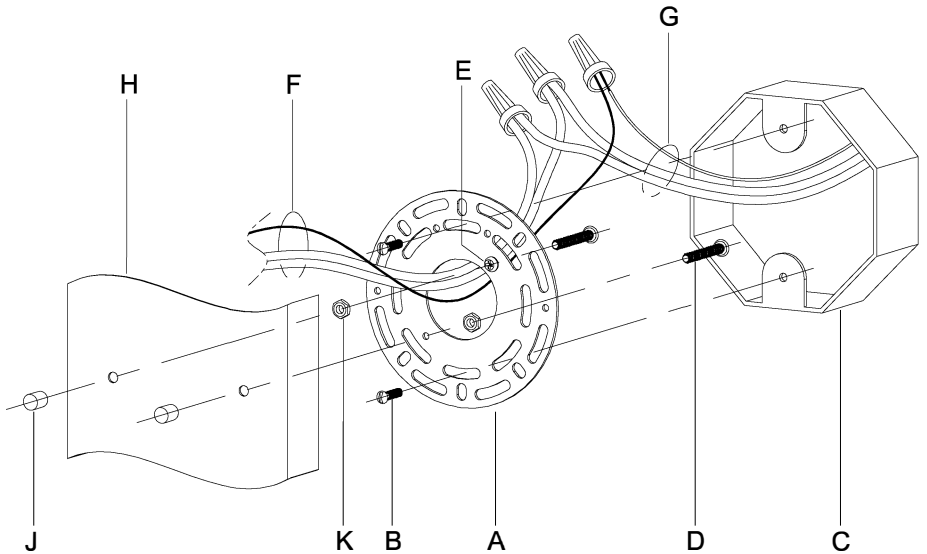

WARNING - If any Special Control Devices are used with this Fixture, Follow the Instructions Carefully to assure full compliance with N.E.C. requirements. If there are any questions, contact a Qualified Electrical Contractor.
WARNING - This product contains chemicals known to the State of California to cause cancer, birth defects and /or other reproductive harm. Thoroughly wash hands after installing, handling, cleaning, or otherwise touching this product.
CAUTION - All glass is fragile, use care when handling Glass component(s) and or Lamp(s).

CANOPY MOUNTING & WIRE CONNECTION ASSEMBLY STEPS:

1. D,E → A
2. K → D
3. B,A → C
4. F → G 
5. H,J → D

FIXTURE ASSEMBLY STEPS:

1. L,N → M
2. P → M

**B, C, G & P
 (NOT FURNISHED)
 (NO INCLUIDA)
 (NON FOURNIE)**