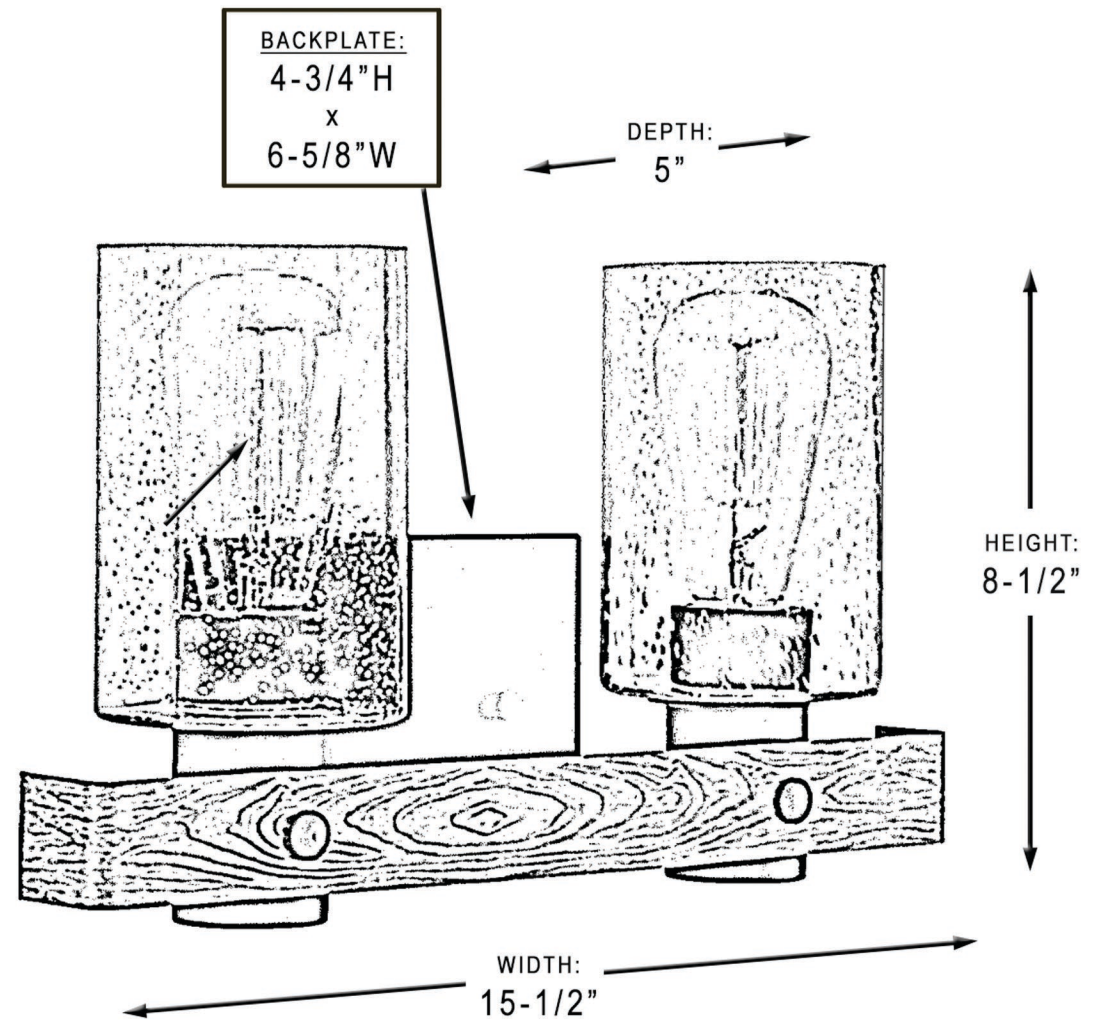

## UHP2483

INTERIOR BATHROOM FIXTURE

<b>Collection</b>	Adelaide
<b>Finish</b>	Galvanized Steel
<b>Shade</b>	N/A
<b>Bulb Type</b>	A19 Medium Base
<b>Bulb Wattage</b>	60W
<b>Number of Bulbs</b>	2
<b>Bulbs Included</b>	NO
<b>Certification</b>	ETL(US)
<b>Rated For</b>	Damp Locations
<b>Weight</b>	3.53 Pounds
<b>Chain Length</b>	N/A
<b>Extension Rods</b>	N/A
<b>Material Construction</b>	Steel