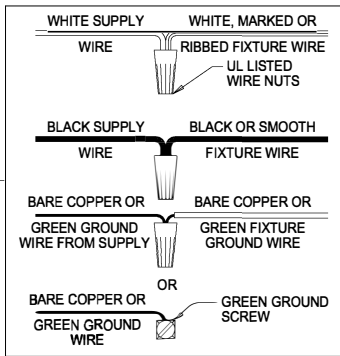

WARNING - If any Special Control Devices are used with this Fixture, Follow the Instructions Carefully to assure full compliance with N.E.C. requirements. If there are any questions, contact a Qualified Electrical Contractor.
WARNING - This product contains chemicals known to the State of California to cause cancer, birth defects and /or other reproductive harm. Thoroughly wash hands after installing, handling, cleaning, or otherwise touching this product.
CAUTION - All glass is fragile, use care when handling Glass component(s) and or Lamp(s).

CANOPY MOUNTING & WIRE CONNECTION ASSEMBLY STEPS:

1. D,E → A
2. K → D
3. B,A → C
4. F → G
5. H,J → D

FIXTURE ASSEMBLY STEPS:

1. L,N → M
2. P → M

**B, C, G & P
 (NOT FURNISHED)
 (NO INCLUIDA)
 (NON FOURNIE)**