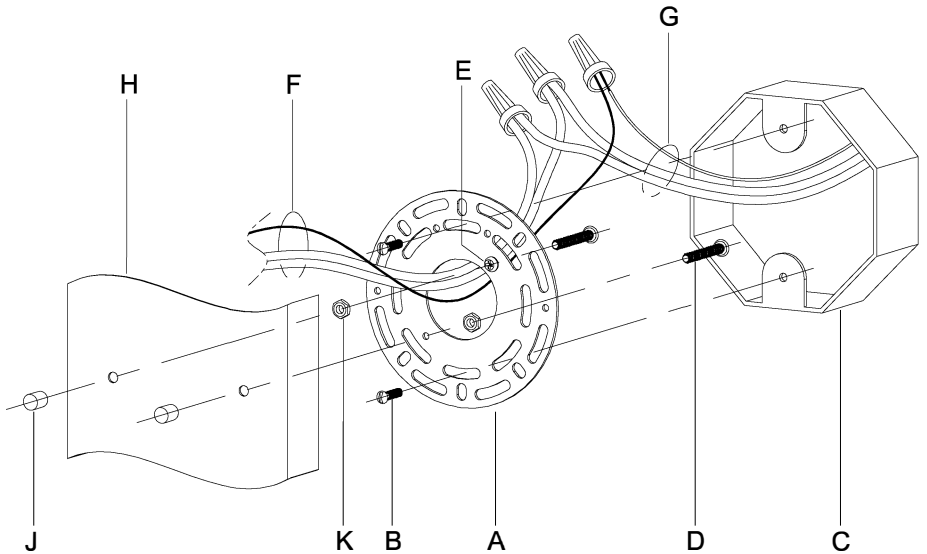

WARNING - If any Special Control Devices are used with this Fixture, Follow the Instructions Carefully to assure full compliance with N.E.C. requirements. If there are any questions, contact a Qualified Electrical Contractor.
WARNING - This product contains chemicals known to the State of California to cause cancer, birth defects and /or other reproductive harm. Thoroughly wash hands after installing, handling, cleaning, or otherwise touching this product.
CAUTION - All glass is fragile, use care when handling Glass component(s) and or Lamp(s).

CANOPY MOUNTING & WIRE CONNECTION ASSEMBLY STEPS:

1. D,E → A
2. K → D
3. B,A → C
4. F → G
5. H,J → D

FIXTURE ASSEMBLY STEPS:

1. L,N → M
2. P → M

**B, C, G & P
 (NOT FURNISHED)
 (NO INCLUIDA)
 (NON FOURNIE)**