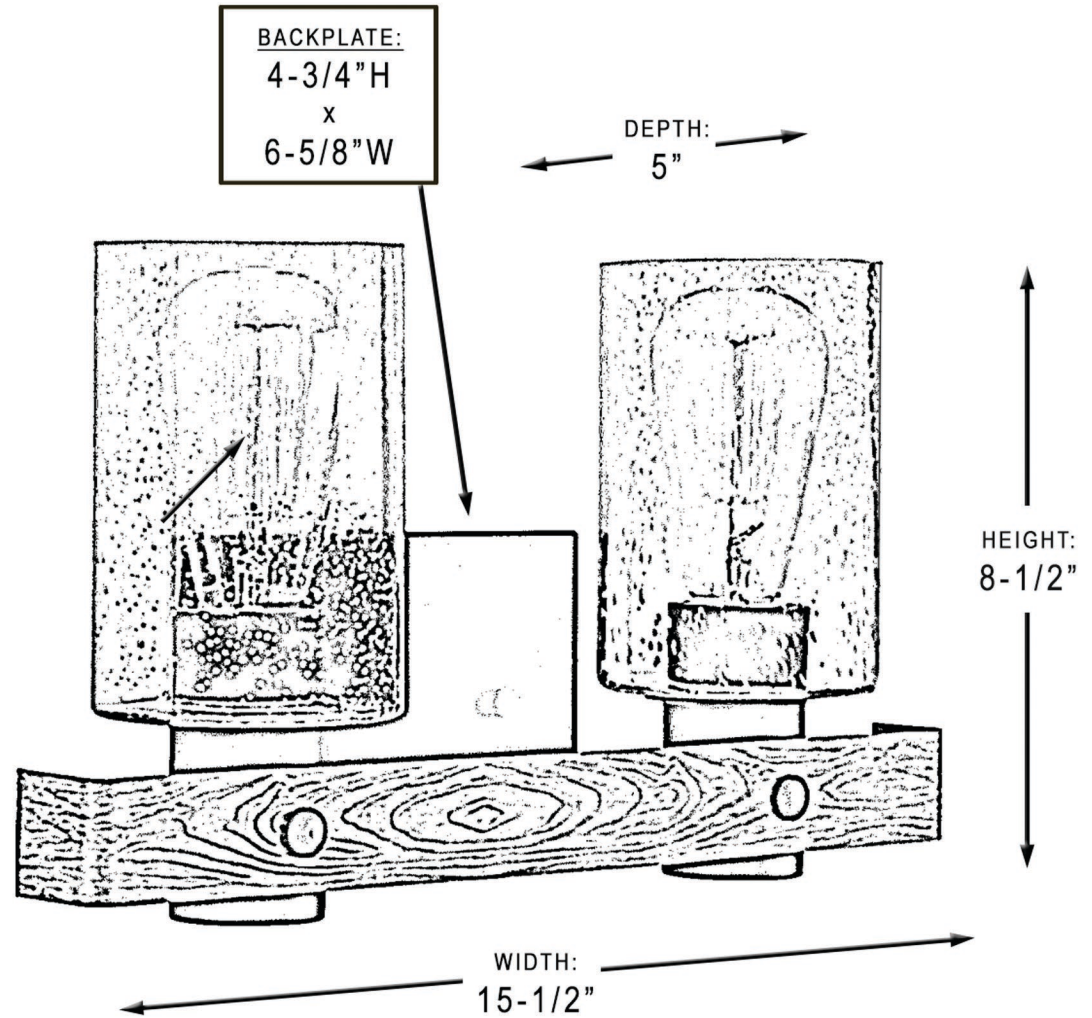

## UHP2482

INTERIOR BATHROOM FIXTURE

<b>Collection</b>	Adelaide
<b>Finish</b>	Charcoal
<b>Shade</b>	N/A
<b>Bulb Type</b>	A19 Medium Base
<b>Bulb Wattage</b>	60W
<b>Number of Bulbs</b>	2
<b>Bulbs Included</b>	NO
<b>Certification</b>	ETL(US)
<b>Rated For</b>	Damp Locations
<b>Weight</b>	3.53 Pounds
<b>Chain Length</b>	N/A
<b>Extension Rods</b>	N/A
<b>Material Construction</b>	Steel