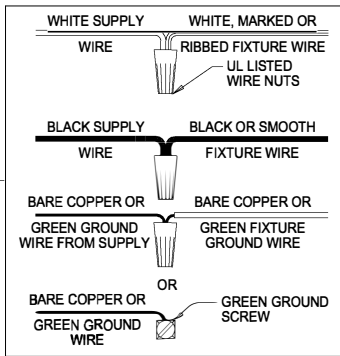

WARNING - If any Special Control Devices are used with this Fixture, Follow the Instructions Carefully to assure full compliance with N.E.C. requirements. If there are any questions, contact a Qualified Electrical Contractor.

CAUTION - All glass is fragile, use care when handling Glass component(s) and or Lamp(s).

CANOPY MOUNTING & WIRE CONNECTION ASSEMBLY STEPS:

1. D,E → A
2. K → D
3. B,A → C
4. F → G 
5. H,J → D

FIXTURE ASSEMBLY STEPS: