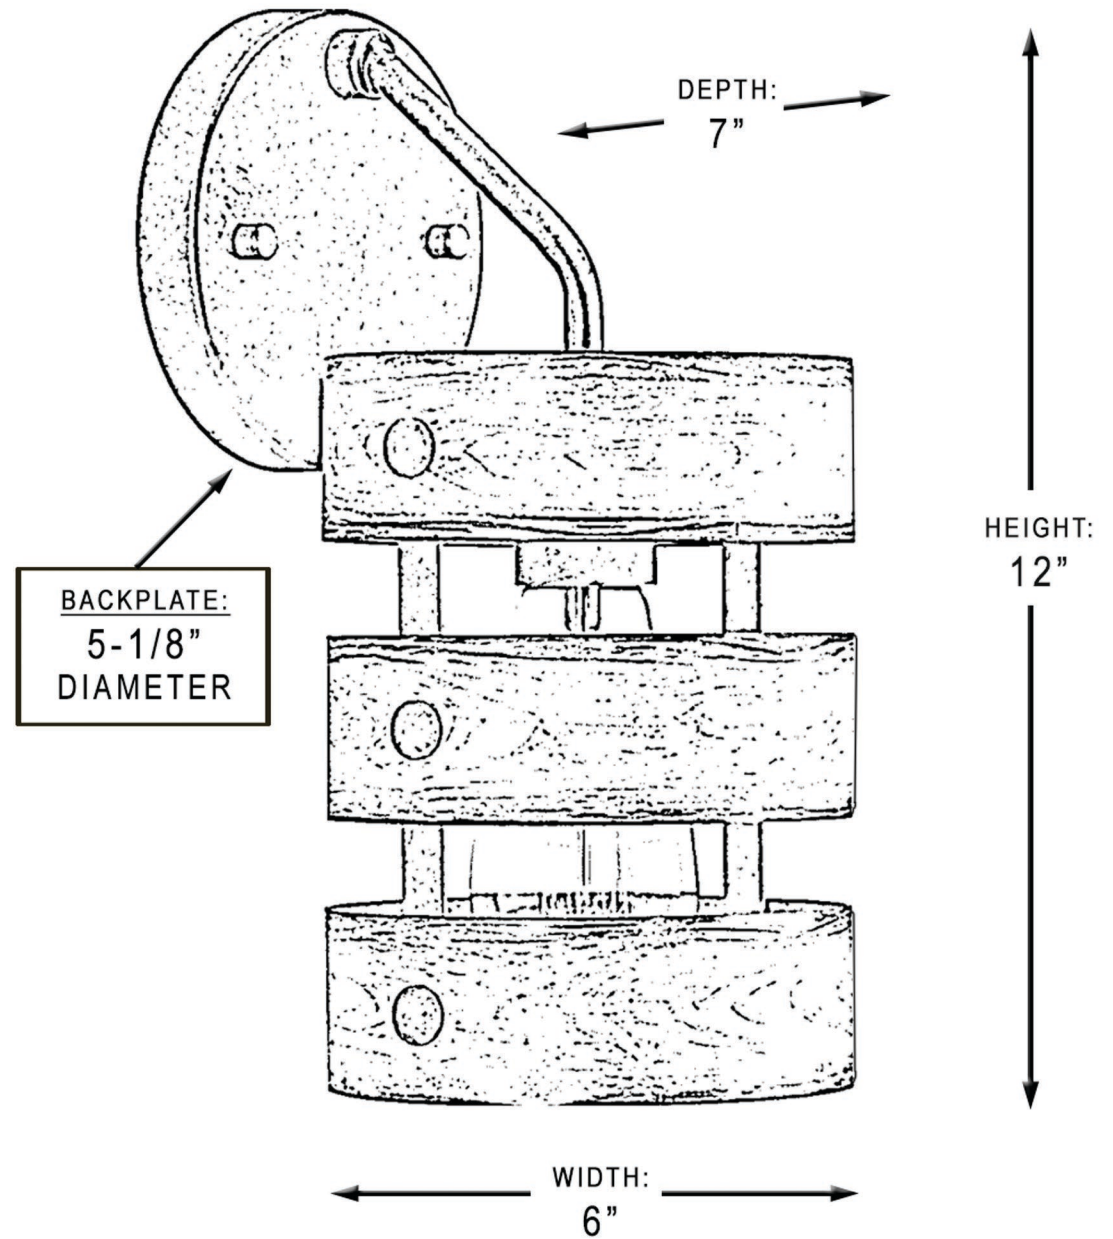

urban ambiance

UHP2480

INTERIOR WALL SCONCE

Collection	Adelaide
Finish	Charcoal
Shade	N/A
Bulb Type	A19 Medium Base
Bulb Wattage	75W
Number of Bulbs	1
Bulbs Included	NO
Certification	ETL(US)
Rated For	Damp Locations
Weight	2.87 Pounds
Chain Length	N/A
Extension Rods	N/A
Material Construction	Steel