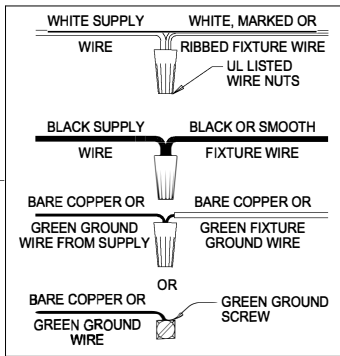

WARNING - If any Special Control Devices are used with this Fixture, Follow the Instructions Carefully to assure full compliance with N.E.C. requirements. If there are any questions, contact a Qualified Electrical Contractor.

CAUTION - All glass is fragile, use care when handling Glass component(s) and or Lamp(s).

CANOPY MOUNTING & WIRE CONNECTION ASSEMBLY STEPS:

1. D,E → A
2. K → D
3. B,A → C
4. F → G 
5. H,J → D

FIXTURE ASSEMBLY STEPS: