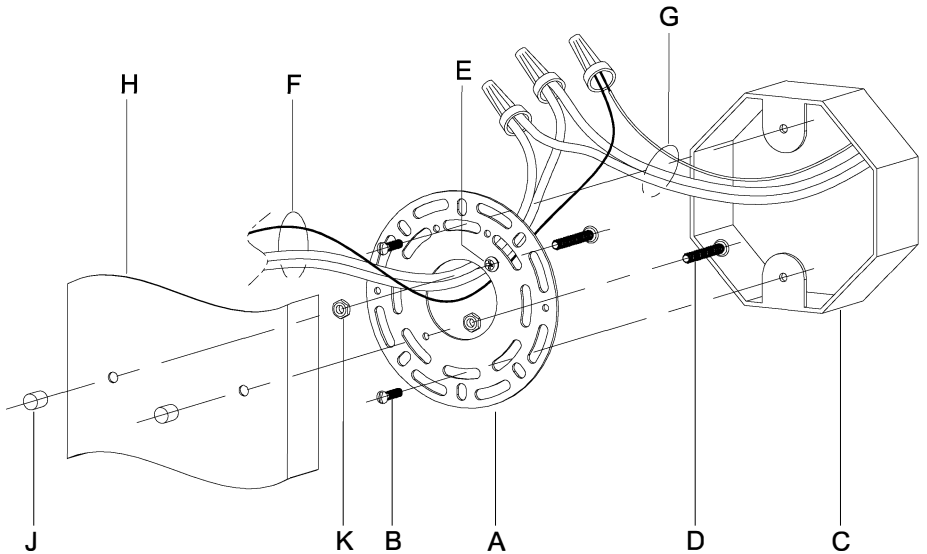

WARNING - If any Special Control Devices are used with this Fixture, Follow the Instructions Carefully to assure full compliance with N.E.C. requirements. If there are any questions, contact a Qualified Electrical Contractor.

CAUTION - All glass is fragile, use care when handling Glass component(s) and or Lamp(s).

CANOPY MOUNTING & WIRE CONNECTION ASSEMBLY STEPS:

1. D,E → A
2. K → D
3. B,A → C
4. F → G 
5. H,J → D

FIXTURE ASSEMBLY STEPS: