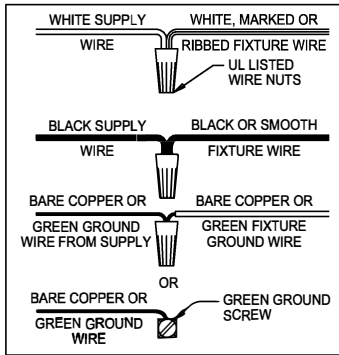

**WARNING** - If any Special Control Devices are used with this Fixture, Follow the Instructions Carefully to assure full compliance with N.E.C. requirements. If there are any questions, contact a Qualified Electrical Contractor.

**CAUTION** - All glass is fragile, use care when handling Glass component(s) and or Lamp(s).

\*\*\*\*\*  
**CANOPY MOUNTING & WIRE CONNECTION ASSEMBLY STEPS:**

ADJUST HEIGHT WITH "D"  
 N A (TO LOCK)  
 RÉGLEZ LA HAUTEUR AVEC "D"  
 N A (À VERROUILLER)  
 AJUSTA LA ALTURA CON "D"  
 N A (APRETAR)