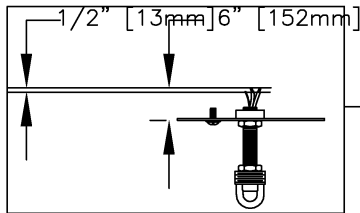

CAUTION - All glass is fragile, use care when handling Glass component(s) and or Lamp(s).

CANOPY MOUNTING & WIRE CONNECTION ASSEMBLY STEPS:

ADJUST HEIGHT WITH "D"
 N — A (TO LOCK)
 RÉGLEZ LA HAUTEUR AVEC "D"
 N — A (À VERROUILLER)
 AJUSTA LA ALTURA CON "D"
 N — A (APRETAR)