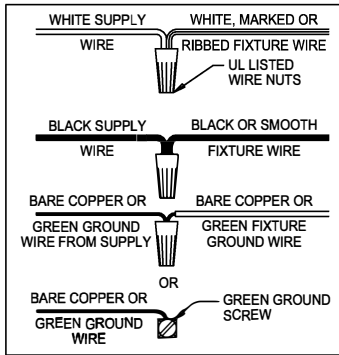

WARNING - If any Special Control Devices are used with this Fixture, Follow the Instructions Carefully to assure full compliance with N.E.C. requirements. If there are any questions, contact a Qualified Electrical Contractor.

CAUTION - All glass is fragile, use care when handling Glass component(s) and or Lamp(s).

CANOPY MOUNTING & WIRE CONNECTION ASSEMBLY STEPS:

ADJUST HEIGHT WITH "D"
 N — A (TO LOCK)
 RÉGLEZ LA HAUTEUR AVEC "D"
 N — A (À VERROUILLER)
 AJUSTA LA ALTURA CON "D"
 N — A (APRETAR)