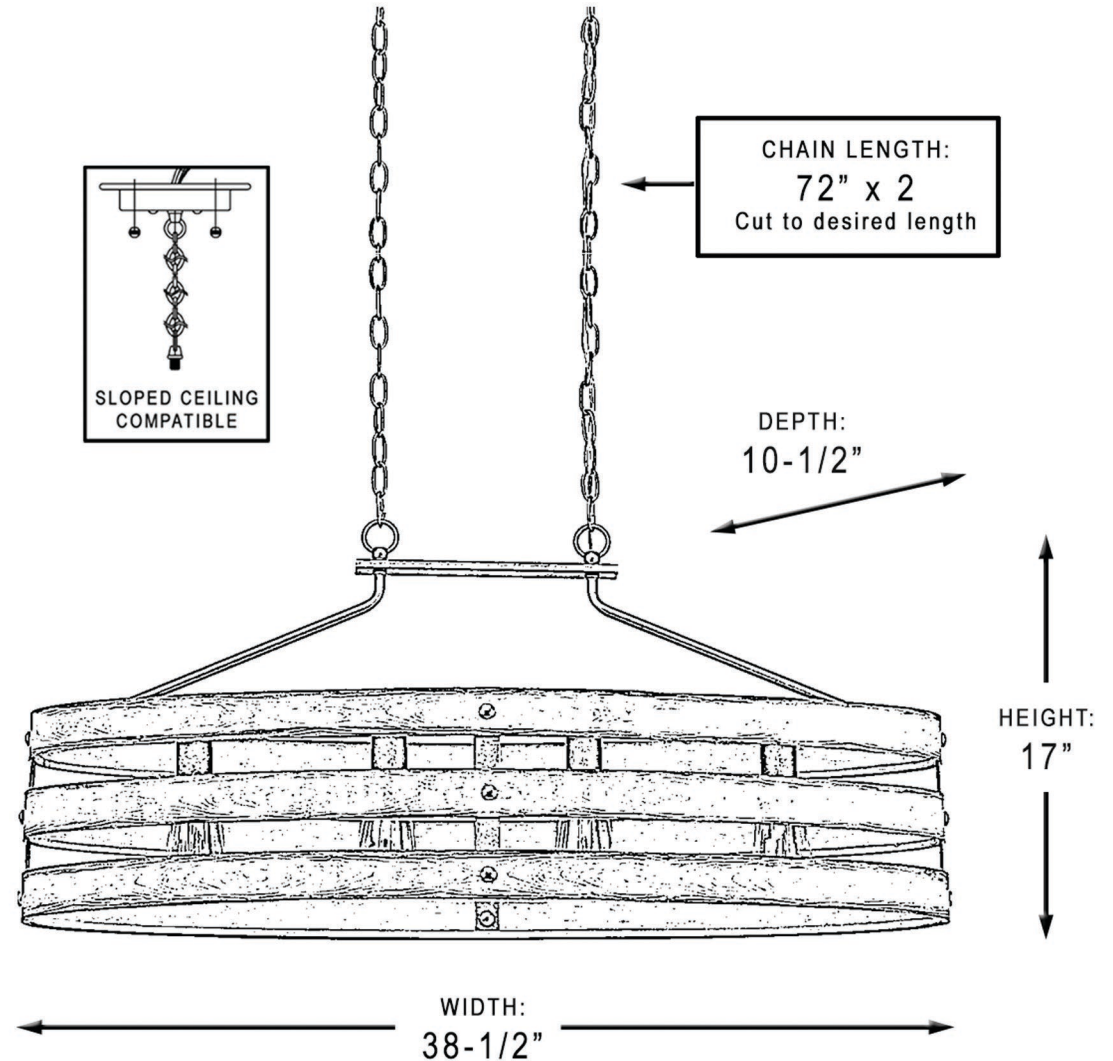

urban ambiance

UHP2477

INTERIOR CHANDELIER

Collection	Adelaide
Finish	Galvanized Steel
Shade	N/A
Bulb Type	A19 Medium Base
Bulb Wattage	75W
Number of Bulbs	4
Bulbs Included	NO
Certification	ETL(US)
Rated For	Dry Locations
Weight	17.63 Pounds
Chain Length	6 Feet
Extension Rods	N/A
Material Construction	Steel