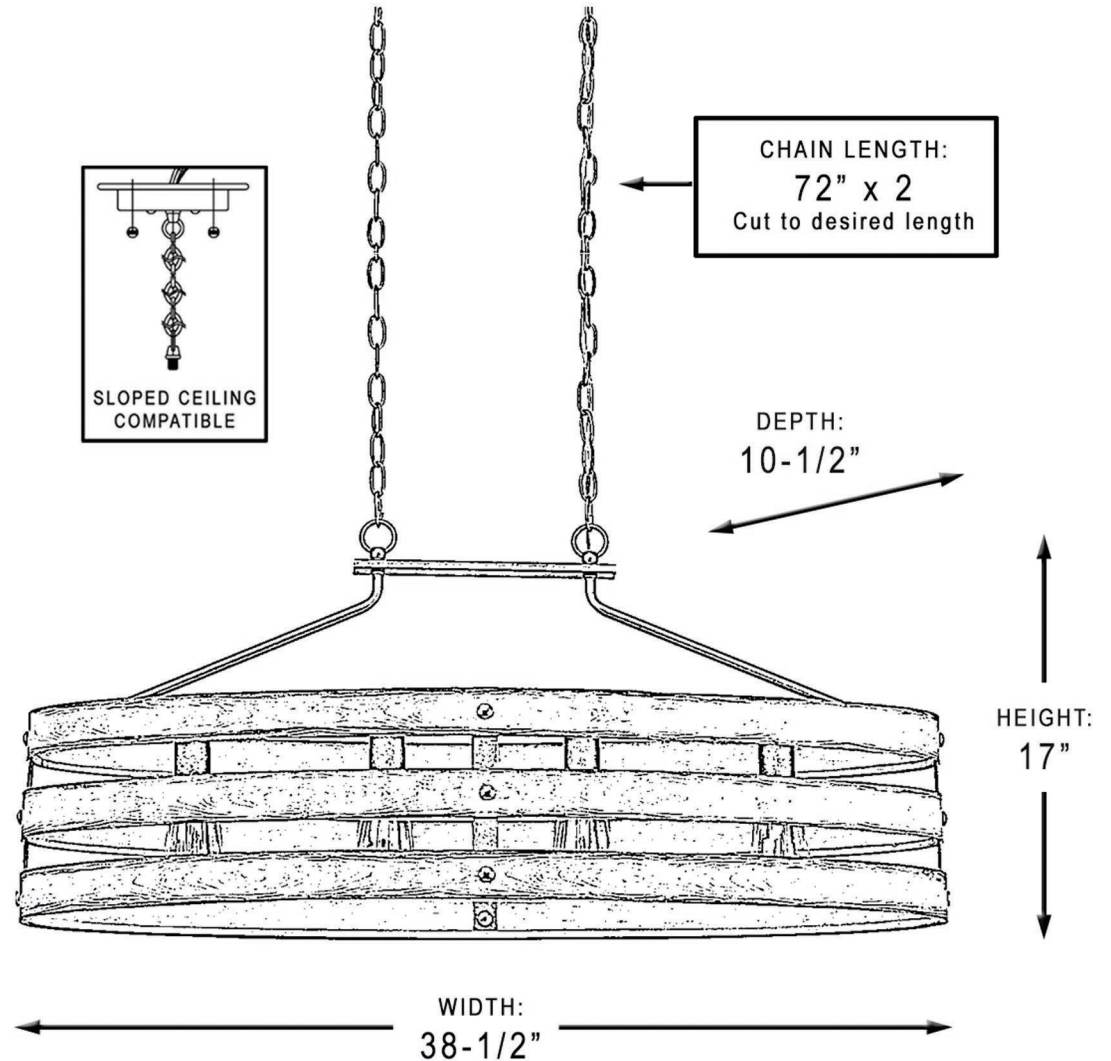

urban ambiance

UHP2476

INTERIOR CHANDELIER

Collection	Adelaide
Finish	Charcoal
Shade	N/A
Bulb Type	A19 Medium Base
Bulb Wattage	75W
Number of Bulbs	4
Bulbs Included	NO
Certification	ETL(US)
Rated For	Dry Locations
Weight	17.63 Pounds
Chain Length	6 Feet
Extension Rods	N/A
Material Construction	Steel