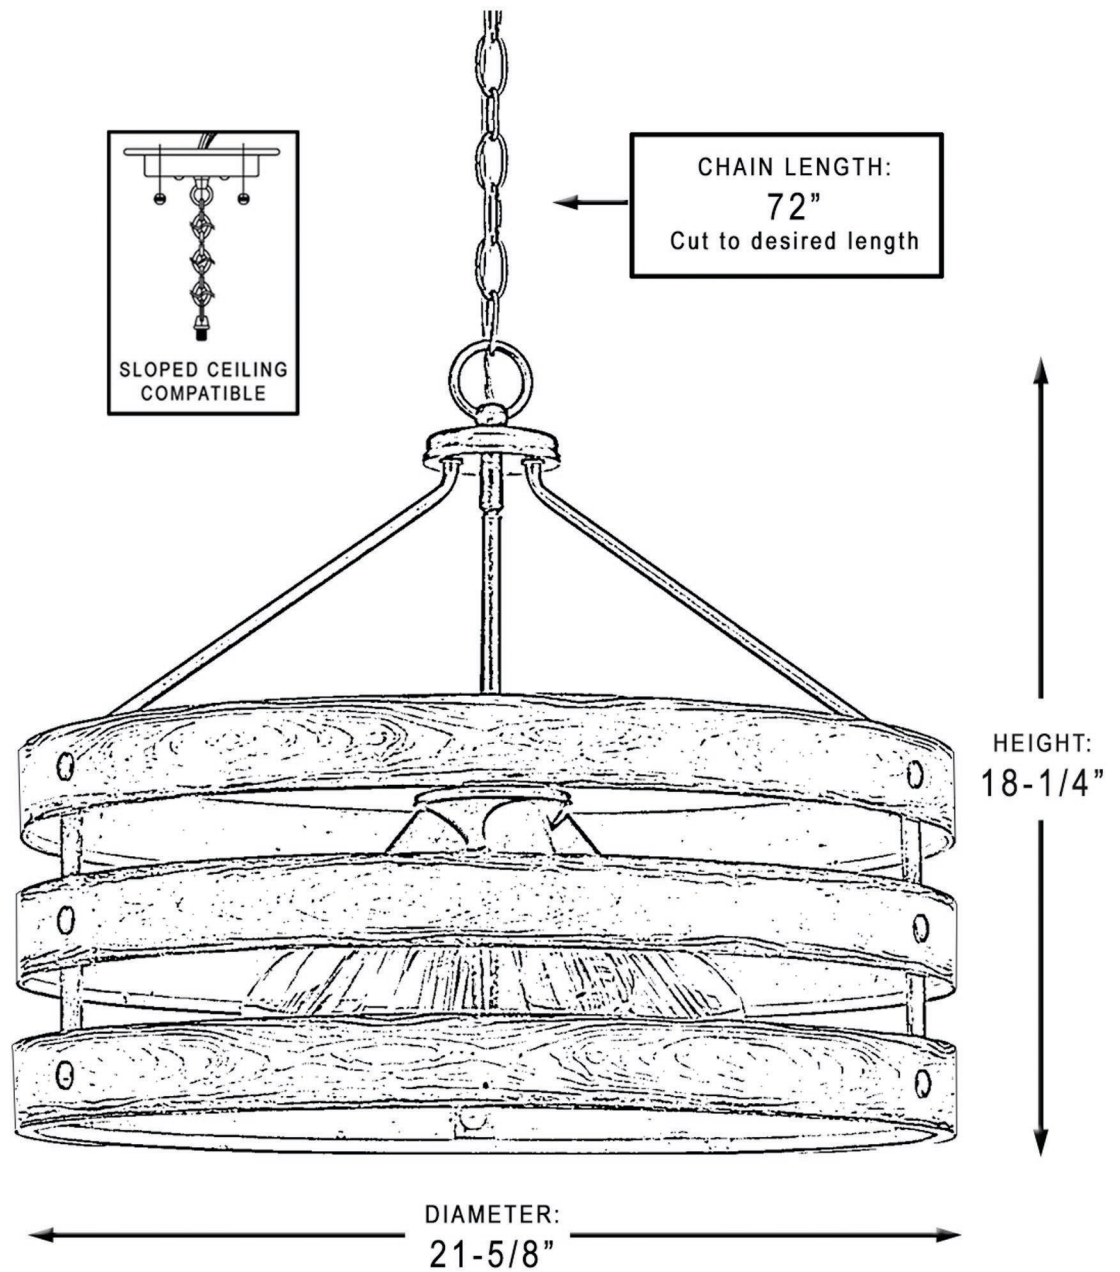

urban ambiance

UHP2475

INTERIOR CHANDELIER

Collection	Adelaide
Finish	Galvanized Steel
Shade	N/A
Bulb Type	A19 Medium Base
Bulb Wattage	75W
Number of Bulbs	4
Bulbs Included	NO
Certification	ETL(US)
Rated For	Dry Locations
Weight	12.3 Pounds
Chain Length	6 Feet
Extension Rods	N/A
Material Construction	Steel