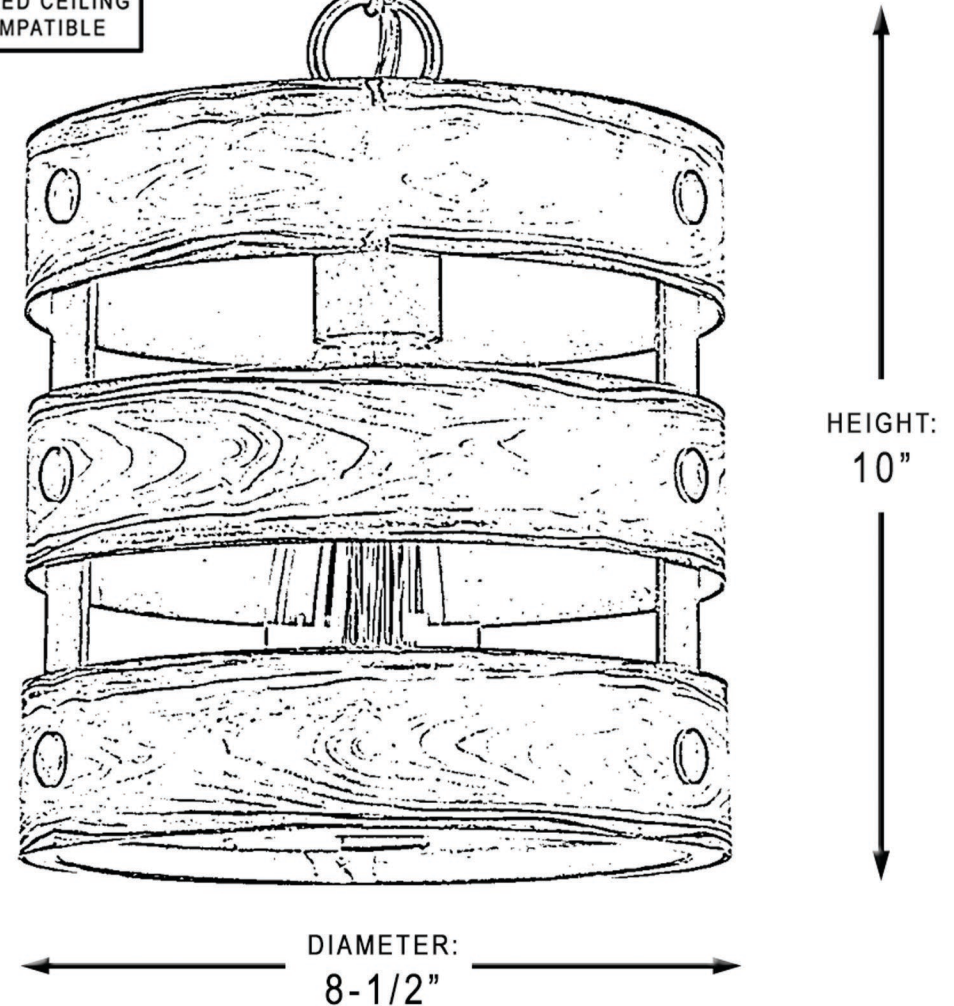

urban ambiance

UHP2473

INTERIOR PENDANT LIGHT

Collection	Adelaide
Finish	Galvanized Steel
Shade	N/A
Bulb Type	A19 Medium Base
Bulb Wattage	75W
Number of Bulbs	1
Bulbs Included	NO
Certification	ETL(US)
Rated For	Dry Locations
Weight	5 Pounds
Chain Length	6 Feet
Extension Rods	N/A
Material Construction	Steel