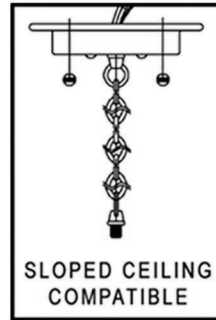

urban ambiance

UHP2473

INTERIOR PENDANT LIGHT

Collection	Adelaide
Finish	Galvanized Steel
Shade	N/A
Bulb Type	A19 Medium Base
Bulb Wattage	75W
Number of Bulbs	1
Bulbs Included	NO
Certification	ETL(US)
Rated For	Dry Locations
Weight	5 Pounds
Chain Length	6 Feet
Extension Rods	N/A
Material Construction	Steel