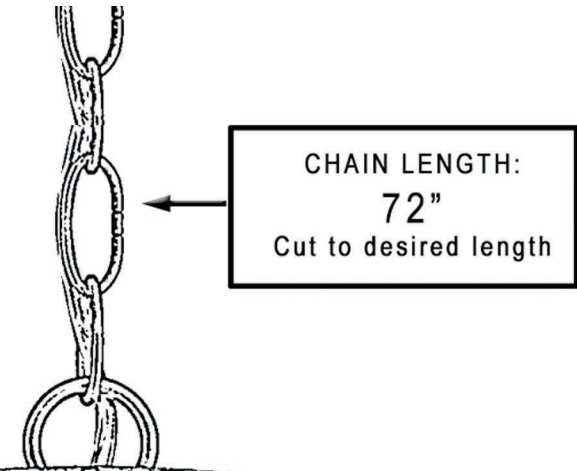

urban ambiance

UHP2473

INTERIOR PENDANT LIGHT

Collection	Adelaide
Finish	Galvanized Steel
Shade	N/A
Bulb Type	A19 Medium Base
Bulb Wattage	75W
Number of Bulbs	1
Bulbs Included	NO
Certification	ETL(US)
Rated For	Dry Locations
Weight	5 Pounds
Chain Length	6 Feet
Extension Rods	N/A
Material Construction	Steel