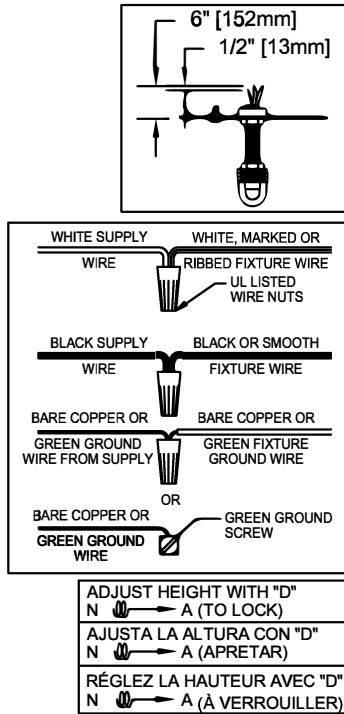

WARNING - If any Special Control Devices are used with this Fixture, Follow the Instructions Carefully to assure full compliance with N.E.C. requirements. If there are any questions, contact a Qualified Electrical Contractor.
WARNING - This product contains chemicals known to the State of California to cause cancer, birth defects and /or other reproductive harm. Thoroughly wash hands after installing, handling, cleaning, or otherwise touching this product.
CAUTION - All glass is fragile, use care when handling Glass component(s) and or Lamp(s).

CANOPY MOUNTING & WIRE CONNECTION ASSEMBLY STEPS:

1. D,E → A
2. B,A → C
3. N,P,H → D
4. P → H (TO LOCK) (APRETAR) (À VERROUILLER)
5. F → M
6. M → Q
7. L → M
8. J,K → L
9. L → H
10. F → L,K,J,H,D
11. F → G
12. J,K → H

FIXTURE ASSEMBLY STEPS:

1. S → R

B, C, G & S
 (NOT FURNISHED)
 (NO INCLUIDA)
 (NON FOURNIE)