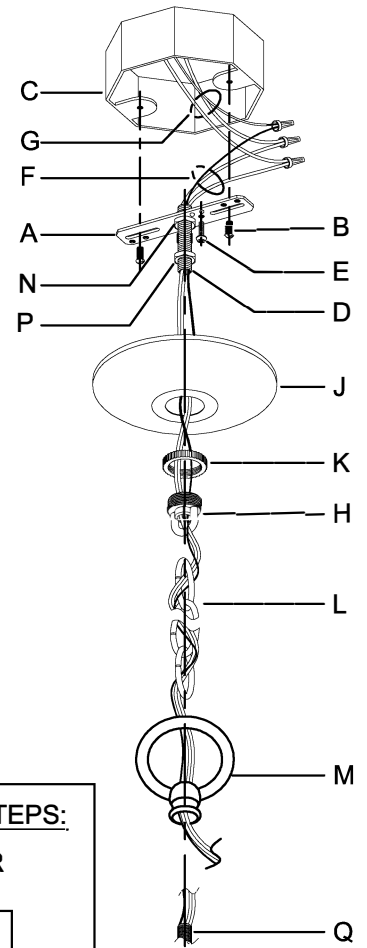

WARNING - If any Special Control Devices are used with this Fixture, Follow the Instructions Carefully to assure full compliance with N.E.C. requirements. If there are any questions, contact a Qualified Electrical Contractor.
WARNING - This product contains chemicals known to the State of California to cause cancer, birth defects and /or other reproductive harm. Thoroughly wash hands after installing, handling, cleaning, or otherwise touching this product.
CAUTION - All glass is fragile, use care when handling Glass component(s) and or Lamp(s).

CANOPY MOUNTING & WIRE CONNECTION ASSEMBLY STEPS:

1. D,E → A
2. B,A → C
3. N,P,H → D
4. P → H (TO LOCK) (APRETAR) (À VERROUILLER)
5. F → M
6. M → Q
7. L → M
8. J,K → L
9. L → H
10. F → L,K,J,H,D
11. F → G
12. J,K → H

FIXTURE ASSEMBLY STEPS:

1. S → R

B, C, G & S
 (NOT FURNISHED)
 (NO INCLUIDA)
 (NON FOURNIE)