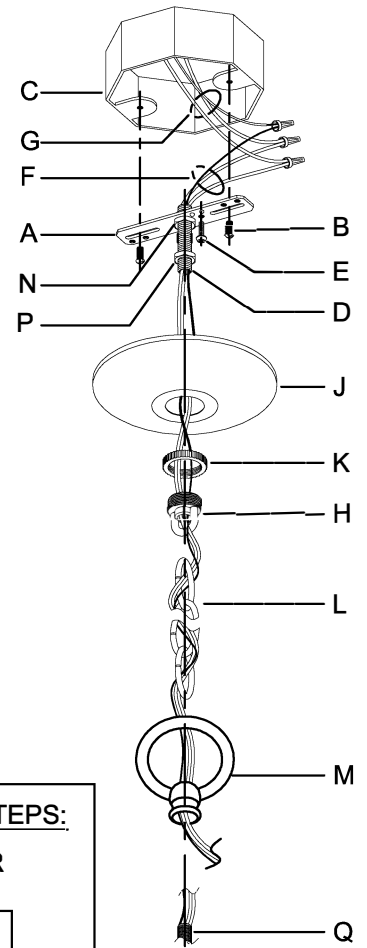

**WARNING** - If any Special Control Devices are used with this Fixture, Follow the Instructions Carefully to assure full compliance with N.E.C. requirements. If there are any questions, contact a Qualified Electrical Contractor.  
**WARNING** - This product contains chemicals known to the State of California to cause cancer, birth defects and /or other reproductive harm. Thoroughly wash hands after installing, handling, cleaning, or otherwise touching this product.  
**CAUTION** - All glass is fragile, use care when handling Glass component(s) and or Lamp(s).

\*\*\*\*\*  
**CANOPY MOUNTING & WIRE CONNECTION ASSEMBLY STEPS:**

1. D,E → A
2. B,A → C
3. N,P,H → D
4. P → H (TO LOCK) (APRETAR) (À VERROUILLER)
5. F → M
6. M → Q
7. L → M
8. J,K → L
9. L → H
10. F → L,K,J,H,D
11. F → G
12. J,K → H

**FIXTURE ASSEMBLY STEPS:**

1. S → R

B, C, G & S  
 (NOT FURNISHED)  
 (NO INCLUIDA)  
 (NON FOURNIE)