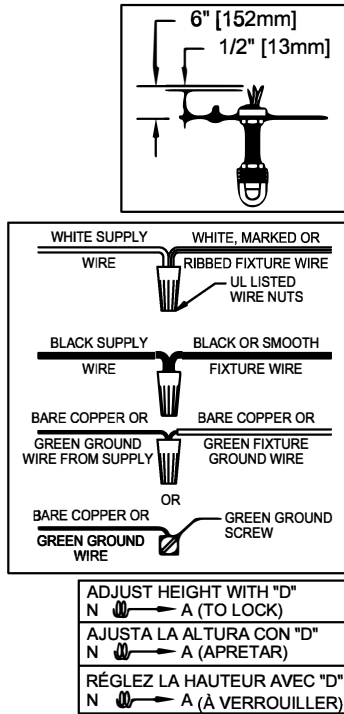

**WARNING** - If any Special Control Devices are used with this Fixture, Follow the Instructions Carefully to assure full compliance with N.E.C. requirements. If there are any questions, contact a Qualified Electrical Contractor.  
**WARNING** - This product contains chemicals known to the State of California to cause cancer, birth defects and /or other reproductive harm. Thoroughly wash hands after installing, handling, cleaning, or otherwise touching this product.  
**CAUTION** - All glass is fragile, use care when handling Glass component(s) and or Lamp(s).

\*\*\*\*\*  
**CANOPY MOUNTING & WIRE CONNECTION ASSEMBLY STEPS:**

1. D,E → A
2. B,A → C
3. N,P,H → D
4. P → H (TO LOCK) (APRETAR) (À VERROUILLER)
5. F → M
6. M → Q
7. L → M
8. J,K → L
9. L → H
10. F → L,K,J,H,D
11. F → G
12. J,K → H

**FIXTURE ASSEMBLY STEPS:**

1. S → R

B, C, G & S  
 (NOT FURNISHED)  
 (NO INCLUIDA)  
 (NON FOURNIE)