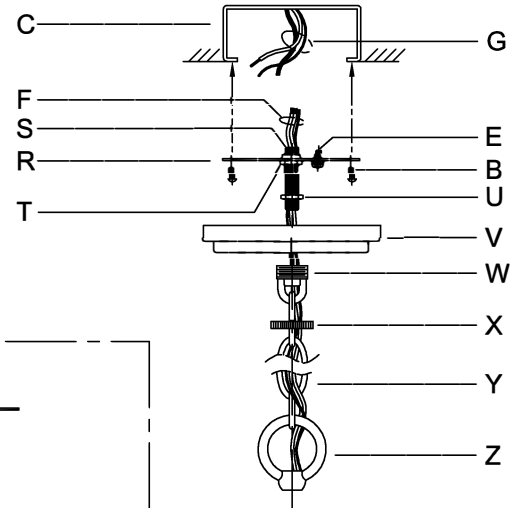

WARNING - If any Special Control Devices are used with this Fixture, Follow the Instructions Carefully to assure full compliance with N.E.C. requirements. If there are any questions, contact a Qualified Electrical Contractor.
WARNING - This product contains chemicals known to the State of California to cause cancer, birth defects and /or other reproductive harm. Thoroughly wash hands after installing, handling, cleaning, or otherwise touching this product.
CAUTION - All glass is fragile, use care when handling Glass component(s) and or Lamp(s).

ASSEMBLY STEPS:

PASOS PARA ENSAMBLAR:

MODE D'ASSEMBLAGE:

1. S,E → R
2. B,R → C
3. T,U,W → S
4. U → W
5. DD,K → J
6. F → CC,BB,AA,Z
7. CG → EE
8. BB,AA → CC
9. Z → CC
10. Y → Z
11. V,X → Y
12. Y → W
13. F → Y,X,W,V,S
14. F → G
15. V,X → W
16. Q → P
17. M,N → L

**B, C, G & Q
(NOT FURNISHED)
(NO INCLUIDA)
(NON FOURNIE)**

CHAIN HUNG