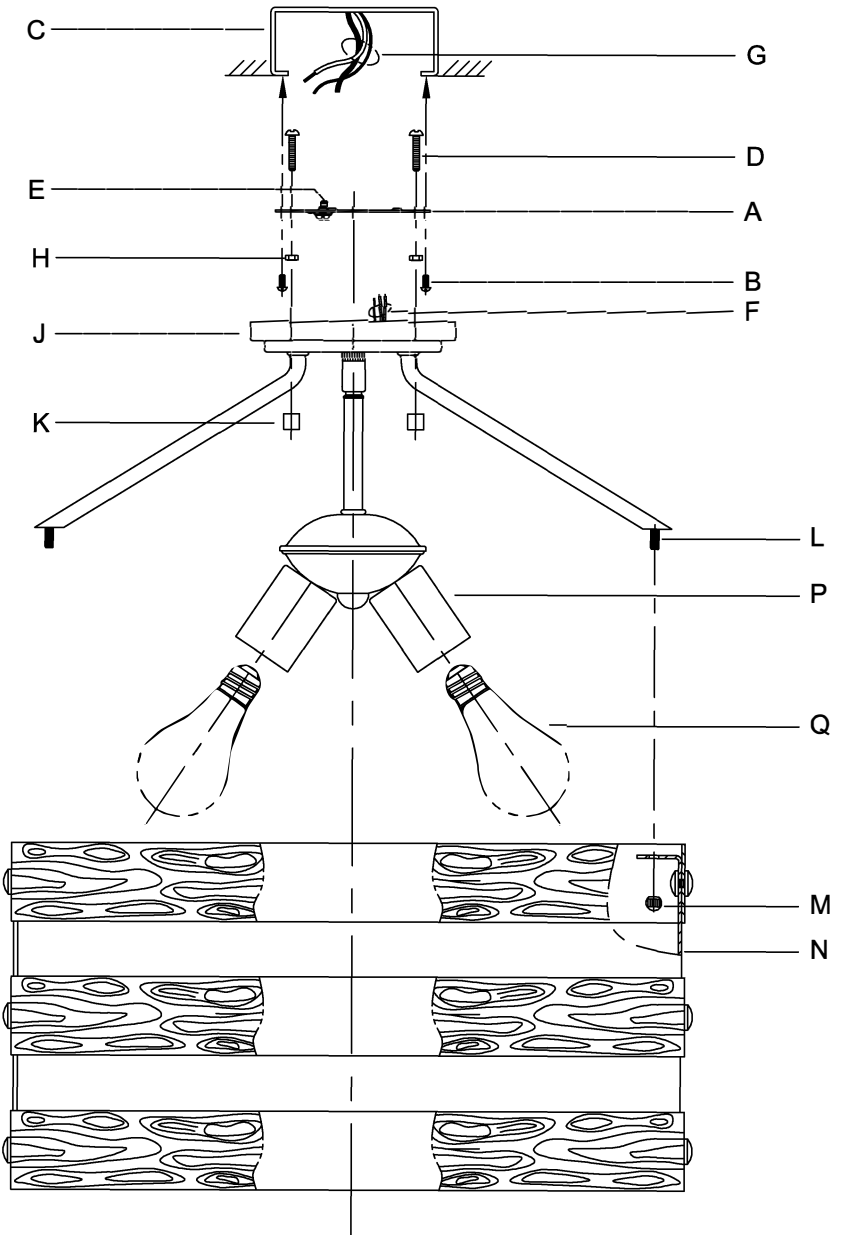

WARNING - If any Special Control Devices are used with this Fixture, Follow the Instructions Carefully to assure full compliance with N.E.C. requirements. If there are any questions, contact a Qualified Electrical Contractor.
WARNING - This product contains chemicals known to the State of California to cause cancer, birth defects and /or other reproductive harm. Thoroughly wash hands after installing, handling, cleaning, or otherwise touching this product.
CAUTION - All glass is fragile, use care when handling Glass component(s) and or Lamp(s).

ASSEMBLY STEPS:
PASOS PARA ENSAMBLAR:
MODE D'ASSEMBLAGE:

1. E,D → A
2. H → D
3. B,A → C
4. F → G 
5. K,J → D
6. Q → P
7. M,N → L

**B, C, G & Q
 (NOT FURNISHED)
 (NO INCLUIDA)
 (NON FOURNIE)**

FLUSH CEILING MOUNT