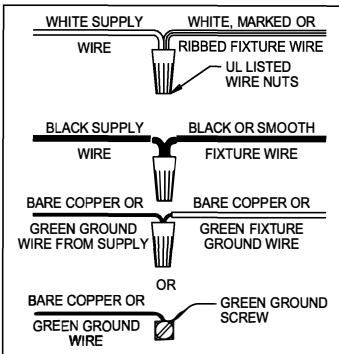

WARNING - If any Special Control Devices are used with this Fixture, Follow the Instructions Carefully to assure full compliance with N.E.C. requirements. If there are any questions, contact a Qualified Electrical Contractor.
WARNING - This product contains chemicals known to the State of California to cause cancer, birth defects and /or other reproductive harm. Thoroughly wash hands after installing, handling, cleaning, or otherwise touching this product.
CAUTION - All glass is fragile, use care when handling Glass component(s) and or Lamp(s).

ASSEMBLY STEPS:
PASOS PARA ENSAMBLAR:
MODE D'ASSEMBLAGE:

1. E,D → A
2. H → D
3. B,A → C
4. F → G 
5. K,J → D
6. Q → P
7. M,N → L

**B, C, G & Q
 (NOT FURNISHED)
 (NO INCLUIDA)
 (NON FOURNIE)**

FLUSH CEILING MOUNT