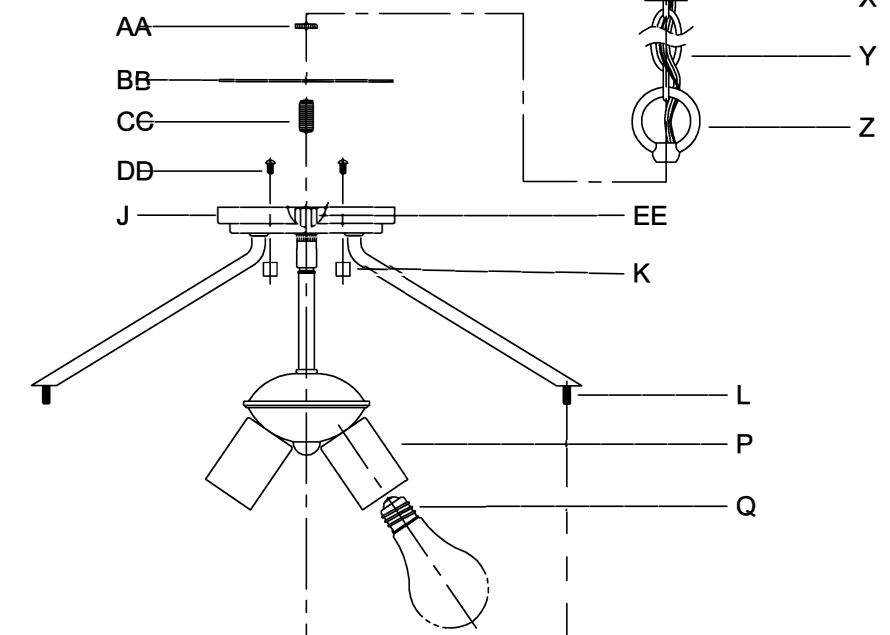

WARNING - If any Special Control Devices are used with this Fixture, Follow the Instructions Carefully to assure full compliance with N.E.C. requirements. If there are any questions, contact a Qualified Electrical Contractor.
WARNING - This product contains chemicals known to the State of California to cause cancer, birth defects and /or other reproductive harm. Thoroughly wash hands after installing, handling, cleaning, or otherwise touching this product.
CAUTION - All glass is fragile, use care when handling Glass component(s) and or Lamp(s).

ASSEMBLY STEPS:

PASOS PARA ENSAMBLAR:

MODE D'ASSEMBLAGE:

1. S,E → R
2. B,R → C
3. T,U,W → S
4. U → W
5. DD,K → J
6. F → CC,BB,AA,Z
7. CG → EE
8. BB,AA → CC
9. Z → CC
10. Y → Z
11. V,X → Y
12. Y → W
13. F → Y,X,W,V,S
14. F → G
15. V,X → W
16. Q → P
17. M,N → L

**B, C, G & Q
(NOT FURNISHED)
(NO INCLUIDA)
(NON FOURNIE)**

CHAIN HUNG