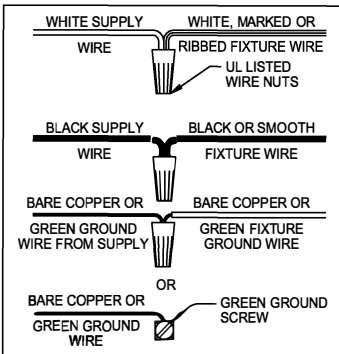

WARNING - If any Special Control Devices are used with this Fixture, Follow the Instructions Carefully to assure full compliance with N.E.C. requirements. If there are any questions, contact a Qualified Electrical Contractor.
WARNING - This product contains chemicals known to the State of California to cause cancer, birth defects and /or other reproductive harm. Thoroughly wash hands after installing, handling, cleaning, or otherwise touching this product.
CAUTION - All glass is fragile, use care when handling Glass component(s) and or Lamp(s).

ASSEMBLY STEPS:
PASOS PARA ENSAMBLAR:
MODE D'ASSEMBLAGE:

1. E,D → A
2. H → D
3. B,A → C
4. F → G 
5. K,J → D
6. Q → P
7. M,N → L

**B, C, G & Q
 (NOT FURNISHED)
 (NO INCLUIDA)
 (NON FOURNIE)**

FLUSH CEILING MOUNT