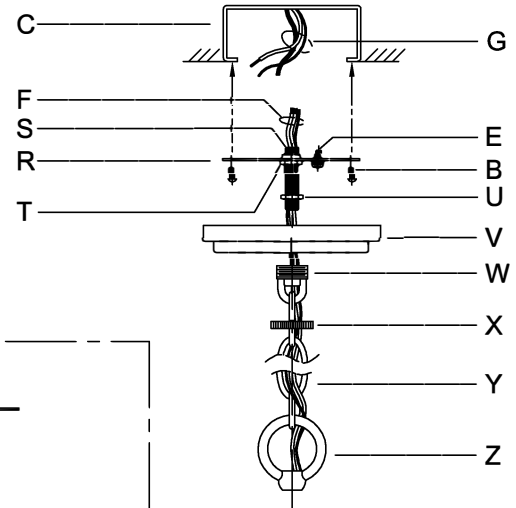

WARNING - If any Special Control Devices are used with this Fixture, Follow the Instructions Carefully to assure full compliance with N.E.C. requirements. If there are any questions, contact a Qualified Electrical Contractor.
WARNING - This product contains chemicals known to the State of California to cause cancer, birth defects and /or other reproductive harm. Thoroughly wash hands after installing, handling, cleaning, or otherwise touching this product.
CAUTION - All glass is fragile, use care when handling Glass component(s) and or Lamp(s).

ASSEMBLY STEPS:

PASOS PARA ENSAMBLAR:

MODE D'ASSEMBLAGE:

1. S,E → R
2. B,R → C
3. T,U,W → S
4. U → W
5. DD,K → J
6. F → CC, BB, AA, Z
7. CG → EE
8. BB, AA → CC
9. Z → CC
10. Y → Z
11. V, X → Y
12. Y → W
13. F → Y, X, W, V, S
14. F → G
15. V, X → W
16. Q → P
17. M, N → L

B, C, G & Q
(NOT FURNISHED)
(NO INCLUIDA)
(NON FOURNIE)