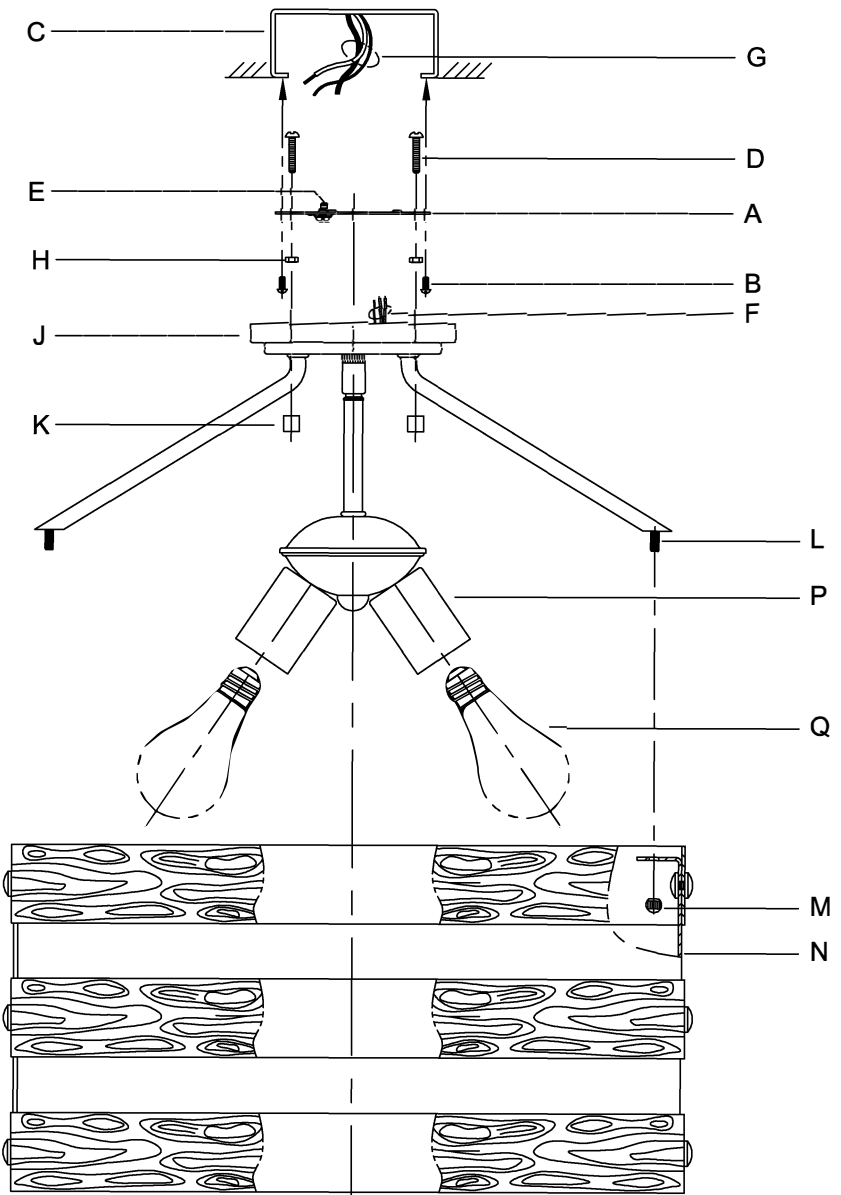

WARNING - If any Special Control Devices are used with this Fixture, Follow the Instructions Carefully to assure full compliance with N.E.C. requirements. If there are any questions, contact a Qualified Electrical Contractor.
WARNING - This product contains chemicals known to the State of California to cause cancer, birth defects and /or other reproductive harm. Thoroughly wash hands after installing, handling, cleaning, or otherwise touching this product.
CAUTION - All glass is fragile, use care when handling Glass component(s) and or Lamp(s).

ASSEMBLY STEPS:
PASOS PARA ENSAMBLAR:
MODE D'ASSEMBLAGE:

1. E,D → A
2. H → D
3. B,A → C
4. F → G 
5. K,J → D
6. Q → P
7. M,N → L

**B, C, G & Q
 (NOT FURNISHED)
 (NO INCLUIDA)
 (NON FOURNIE)**

FLUSH CEILING MOUNT