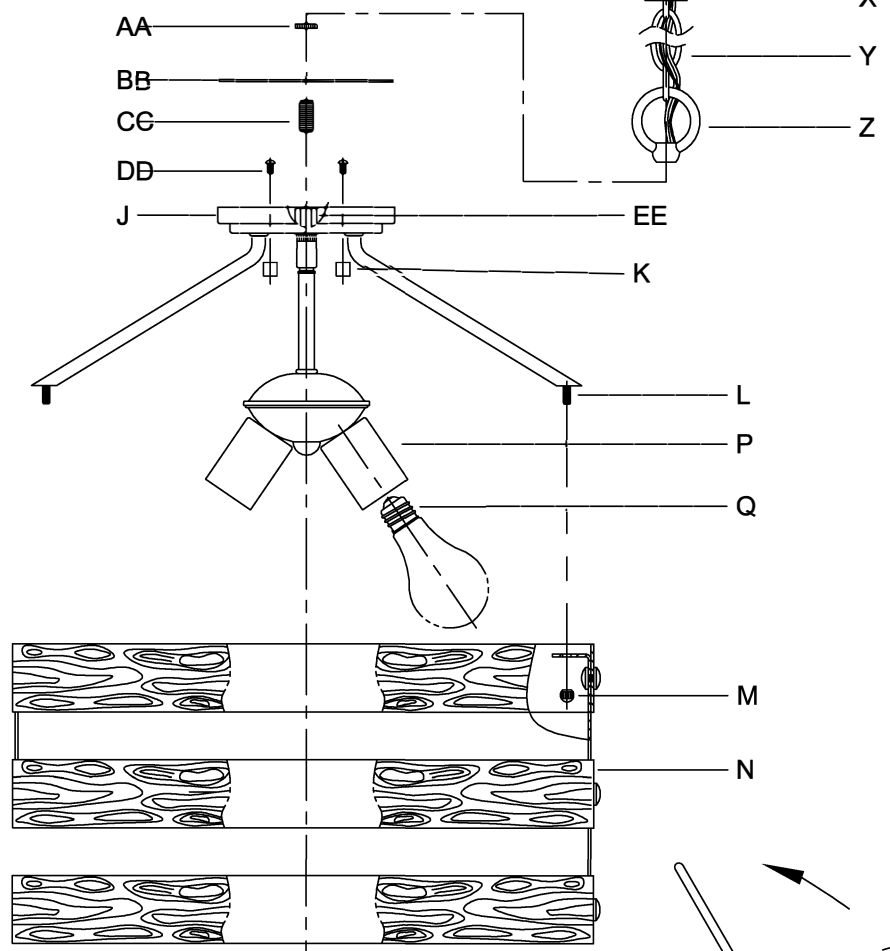

WARNING - If any Special Control Devices are used with this Fixture, Follow the Instructions Carefully to assure full compliance with N.E.C. requirements. If there are any questions, contact a Qualified Electrical Contractor.
WARNING - This product contains chemicals known to the State of California to cause cancer, birth defects and /or other reproductive harm. Thoroughly wash hands after installing, handling, cleaning, or otherwise touching this product.
CAUTION - All glass is fragile, use care when handling Glass component(s) and or Lamp(s).

ASSEMBLY STEPS:

PASOS PARA ENSAMBLAR:

MODE D'ASSEMBLAGE:

1. S,E → R
2. B,R → C
3. T,U,W → S
4. U → W
5. DD,K → J
6. F → CC, BB, AA, Z
7. CG → EE
8. BB, AA → CC
9. Z → CC
10. Y → Z
11. V, X → Y
12. Y → W
13. F → Y, X, W, V, S
14. F → G
15. V, X → W
16. Q → P
17. M, N → L

B, C, G & Q
(NOT FURNISHED)
(NO INCLUIDA)
(NON FOURNIE)