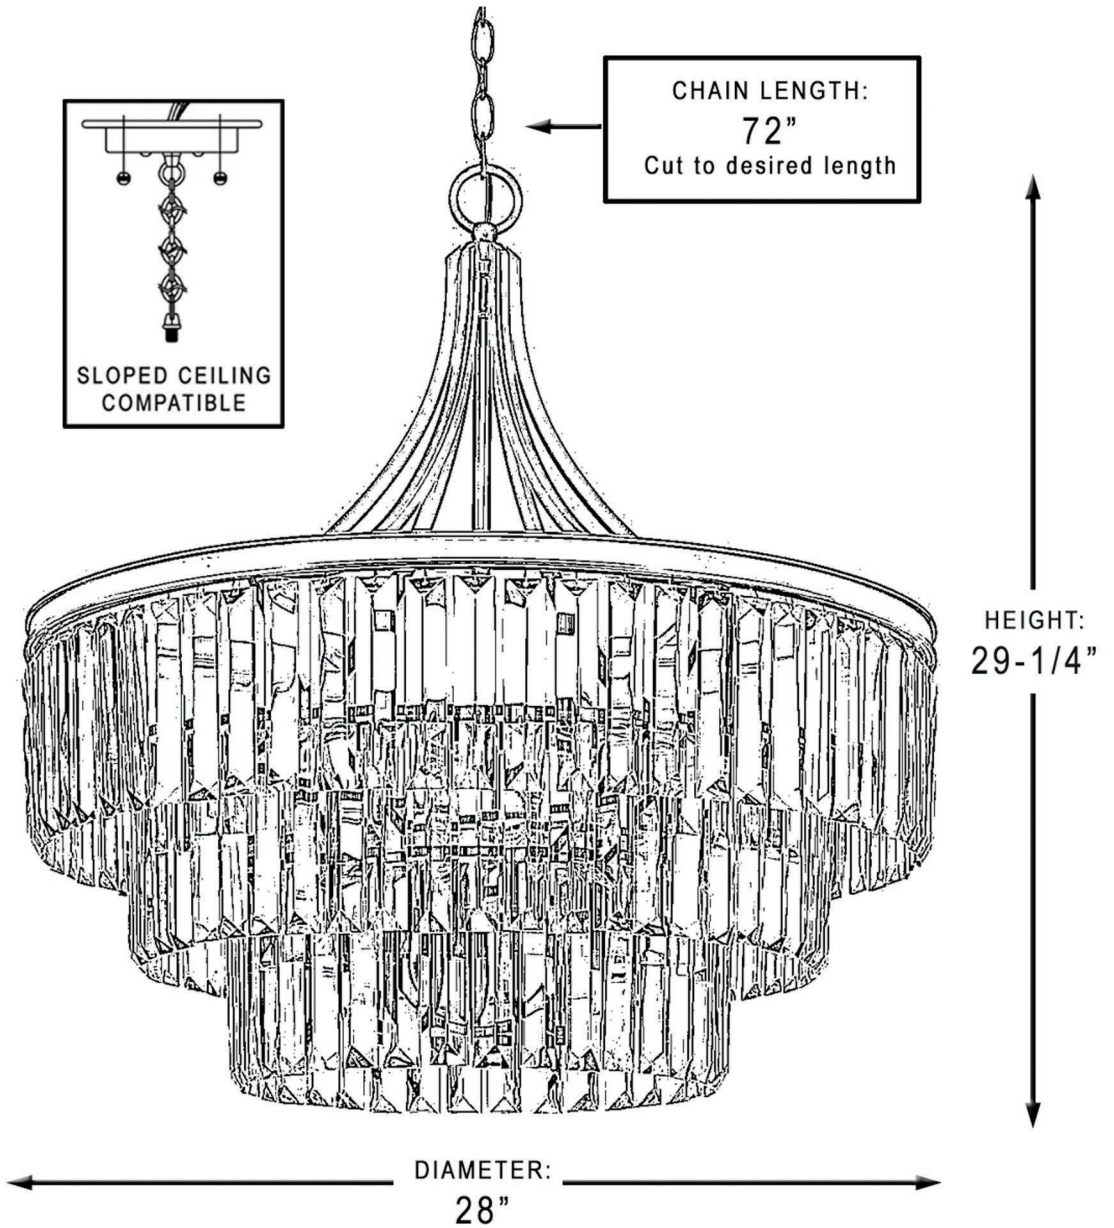

urban ambiance

UHP2465

INTERIOR CHANDELIER

Collection	Lille
Finish	Antique Silver
Shade	Clear
Bulb Type	E12 Candelabra
Bulb Wattage	60W
Number of Bulbs	6
Bulbs Included	NO
Certification	UL
Rated For	Dry Locations
Weight	39.67 Pounds
Chain Length	6 Feet
Extension Rods	N/A
Material Construction	Steel