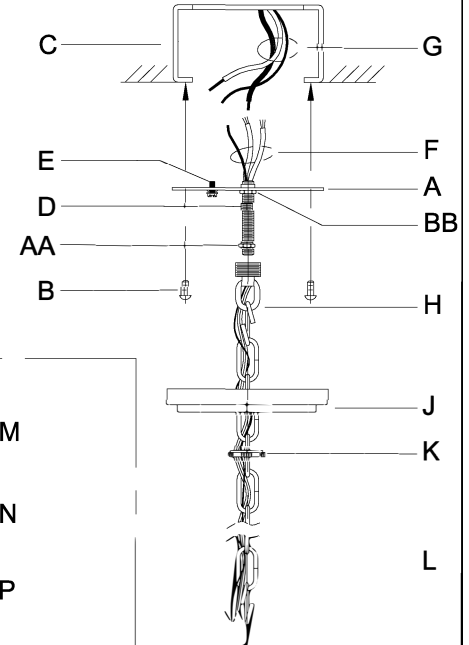

WARNING - If any Special Control Devices are used with this Fixture, Follow the Instructions Carefully to assure full compliance with N.E.C. requirements. If there are any questions, contact a Qualified Electrical Contractor.

WARNING - This product contains chemicals known to the State of California to cause cancer, birth defects and /or other reproductive harm. Thoroughly wash hands after installing, handling, cleaning, or otherwise touching this product.

CAUTION - All glass is fragile, use care when handling Glass component(s) and or Lamp(s).

ASSEMBLY STEPS:
PASOS PARA ENSAMBLAR:
MODE D'ASSEMBLAGE:

1. D,E → A
2. B,A → C
3. BB,AA,H → D
4. AA → H (TO LOCK) (APRETAR) (À VERROUILLER)
5. F → T,P,N
6. P → T
7. M → N
8. L → M
9. K,J → L
10. L → H
11. F → L,K,J,H,D
12. F → G
13. J,K → H
14. R → S,V
15. X → W
16. X → Y
17. X → Z
17. Q → U

**B, C, G & Q
(NOT FURNISHED)
(NO INCLUIDA)
(NON FOURNIE)**