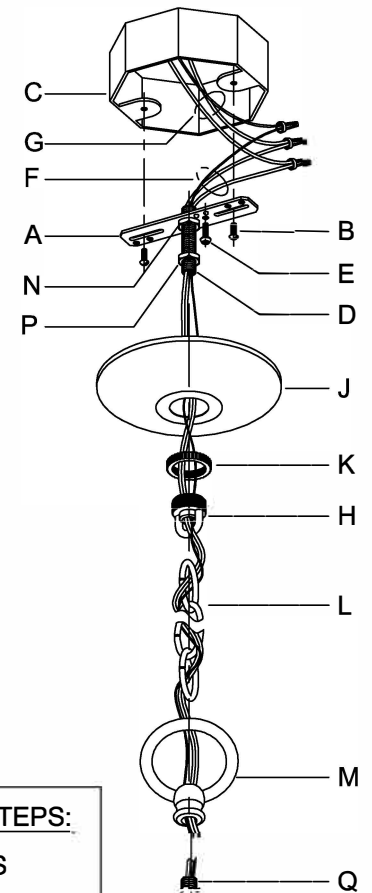

WARNING - If any Special Control Devices are used with this Fixture, Follow the Instructions Carefully to assure full compliance with N.E.C. requirements. If there are any questions, contact a Qualified Electrical Contractor.

CAUTION - All glass is fragile, use care when handling Glass component(s) and or Lamp(s).

CANOPY MOUNTING & WIRE CONNECTION ASSEMBLY STEPS:

1. D,E → A
2. B,A → C
3. N,P,H → D
4. P → H (TO LOCK) (APRETAR) (À VERROUILLER)
5. F → M
6. M → Q
7. V → Q
8. Q,W → S
9. L → M
10. J,K → L
11. L → H
12. F → L,K,J,H,D
13. F → G
14. J,K → H

FIXTURE ASSEMBLY STEPS:

1. U → S
2. U → T
3. R → V

B, C, G & R
(NOT FURNISHED)
(NO INCLUIDA)
(NON FOURNIE)