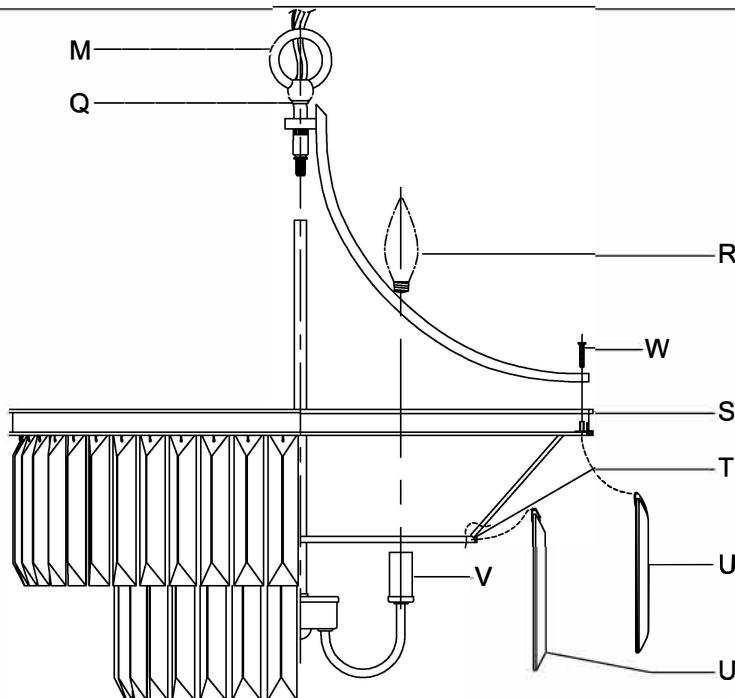

CAUTION - All glass is fragile, use care when handling Glass component(s) and or Lamp(s).

CANOPY MOUNTING & WIRE CONNECTION ASSEMBLY STEPS:

1. D,E → A
2. B,A → C
3. N,P,H → D
4. P → H (TO LOCK) (APRETAR) (À VERROUILLER)
5. F → M
6. M → Q
7. V → Q
8. Q,W → S
9. L → M
10. J,K → L
11. L → H
12. F → L,K,J,H,D
13. F → G
14. J,K → H

FIXTURE ASSEMBLY STEPS:

1. U → S
2. U → T
3. R → V

B, C, G & R
(NOT FURNISHED)
(NO INCLUIDA)
(NON FOURNIE)