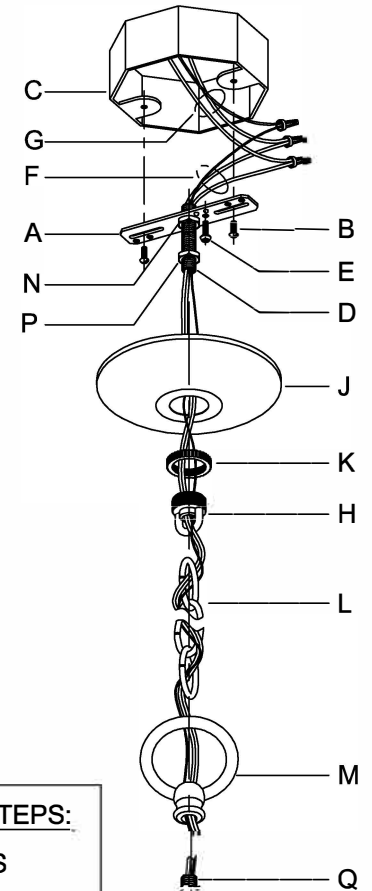

WARNING - If any Special Control Devices are used with this Fixture, Follow the Instructions Carefully to assure full compliance with N.E.C. requirements. If there are any questions, contact a Qualified Electrical Contractor.

CAUTION - All glass is fragile, use care when handling Glass component(s) and or Lamp(s).

CANOPY MOUNTING & WIRE CONNECTION ASSEMBLY STEPS:

1. D,E → A
2. B,A → C
3. N,P,H → D
4. P → H (TO LOCK) (APRETAR) (À VERROUILLER)
5. F → M
6. M → Q
7. V → Q
8. Q,W → S
9. L → M
10. J,K → L
11. L → H
12. F → L,K,J,H,D
13. F → G
14. J,K → H

FIXTURE ASSEMBLY STEPS:

1. U → S
2. U → T
3. R → V

B, C, G & R
(NOT FURNISHED)
(NO INCLUIDA)
(NON FOURNIE)