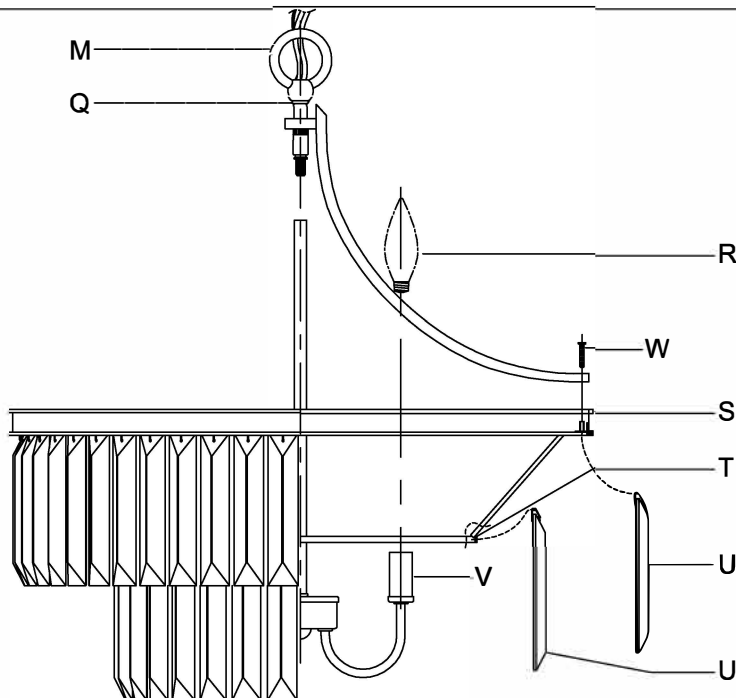

CAUTION - All glass is fragile, use care when handling Glass component(s) and or Lamp(s).

CANOPY MOUNTING & WIRE CONNECTION ASSEMBLY STEPS:

1. D,E → A
2. B,A → C
3. N,P,H → D
4. P → H (TO LOCK) (APRETAR) (À VERROUILLER)
5. F → M
6. M → Q
7. V → Q
8. Q,W → S
9. L → M
10. J,K → L
11. L → H
12. F → L,K,J,H,D
13. F → G
14. J,K → H

FIXTURE ASSEMBLY STEPS:

1. U → S
2. U → T
3. R → V

B, C, G & R
(NOT FURNISHED)
(NO INCLUIDA)
(NON FOURNIE)