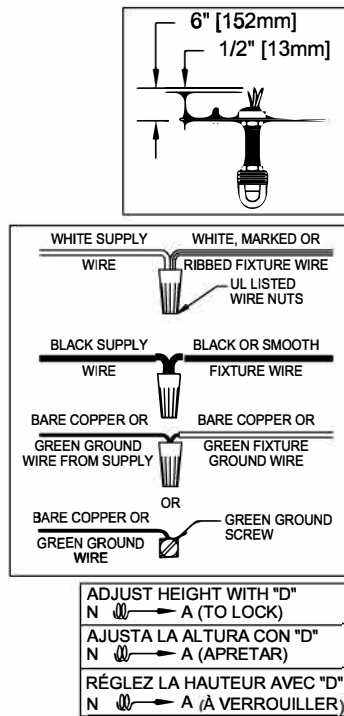

WARNING - If any Special Control Devices are used with this Fixture, Follow the Instructions Carefully to assure full compliance with N.E.C. requirements. If there are any questions, contact a Qualified Electrical Contractor.

CAUTION - All glass is fragile, use care when handling Glass component(s) and or Lamp(s).

CANOPY MOUNTING & WIRE CONNECTION ASSEMBLY STEPS:

1. D,E → A
2. B,A → C
3. N,P,H → D
4. P → H (TO LOCK) (APRETAR) (À VERROUILLER)
5. F → M
6. M → Q
7. V → Q
8. Q,W → S
9. L → M
10. J,K → L
11. L → H
12. F → L,K,J,H,D
13. F → G
14. J,K → H

FIXTURE ASSEMBLY STEPS:

1. U → S
2. U → T
3. R → V

B, C, G & R
(NOT FURNISHED)
(NO INCLUIDA)
(NON FOURNIE)