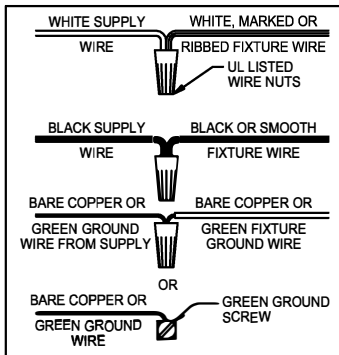

**WARNING** - If any Special Control Devices are used with this Fixture, Follow the Instructions Carefully to assure full compliance with N.E.C. requirements. If there are any questions, contact a Qualified Electrical Contractor.

### CANOPY MOUNTING & WIRE CONNECTION ASSEMBLY STEPS:

Attach (N), (P) to achieve overall desired length.  
 Una (N), (P) para lograr la longitud deseada.  
 Joignez (N), (P) pour obtenir la longueur voulue.

### FIXTURE ASSEMBLY STEPS:

1. U → S
2. V → T

B, C, G & V  
 (NOT FURNISHED)  
 (NO INCLUIDA)  
 (NON FOURNIE)